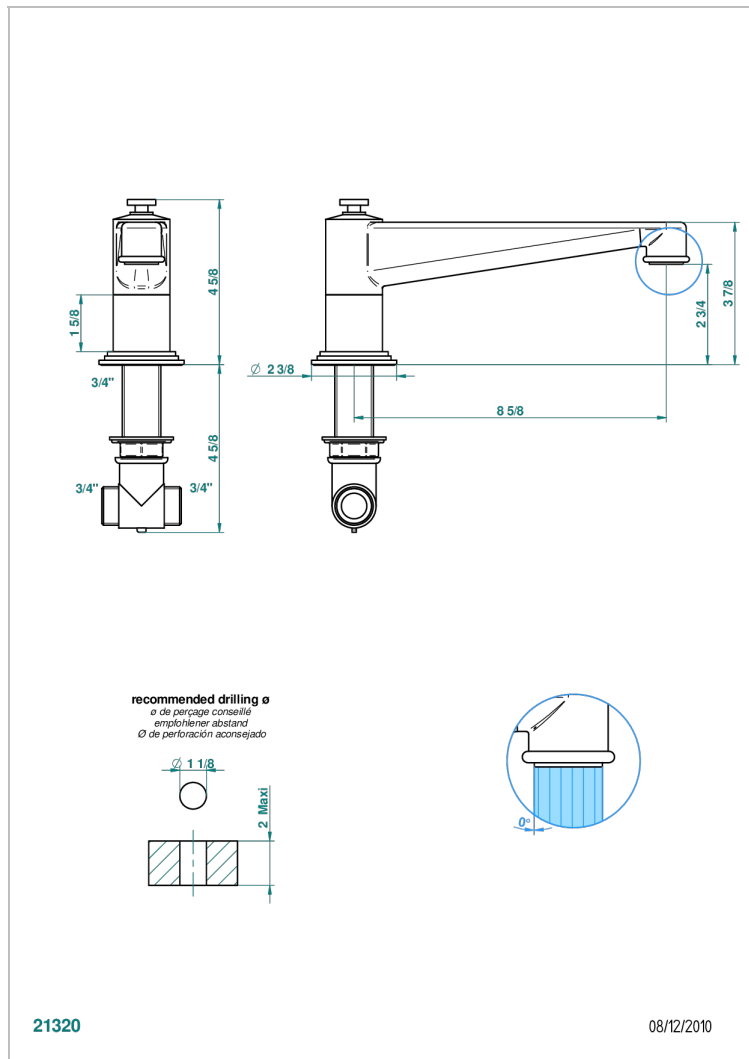

FAUBOURG BLACK PORCELAIN WITH LEVER

G2M-29SG

Rim mounted bath spout, super goliath

CHARACTERISTIC

- Faubourg Black Porcelain with lever
- Rim mounted bath spout, super goliath

TECHNICAL SPECS

- Recommandé : 3 bars (max. 5 bars) - Advised : 43,5 psi (max. 72 psi)
- Bec : 35 l/min à 3 bars
- Spout : 9.26 gpm at 43.5 psi