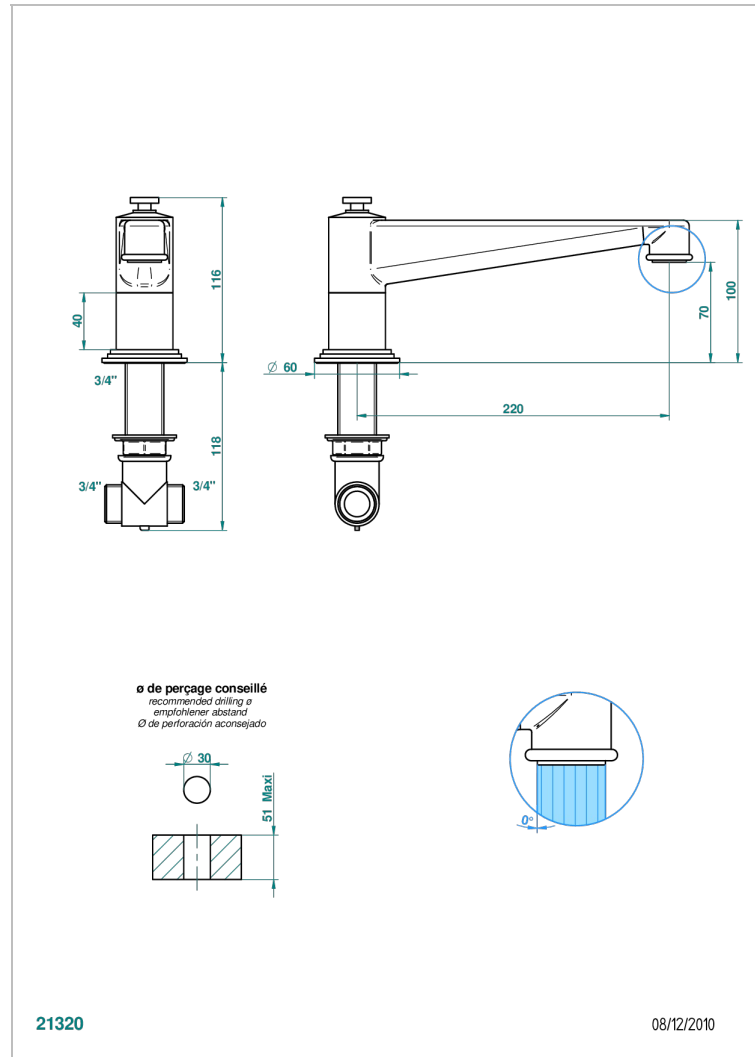

# FAUBOURG BLACK PORCELAIN

G2L-29SG

Rim mounted bath spout, super goliath

THG<sup>®</sup>  
PARIS

## CHARACTERISTIC

- Faubourg Black Porcelain
- Rim mounted bath spout, super goliath

## TECHNICAL SPECS

- Recommandé : 3 bars (max. 5 bars) - Advised : 43,5 psi (max. 72 psi)
- Bec : 35 l/min à 3 bars
- Spout : 9.26 gpm at 43.5 psi