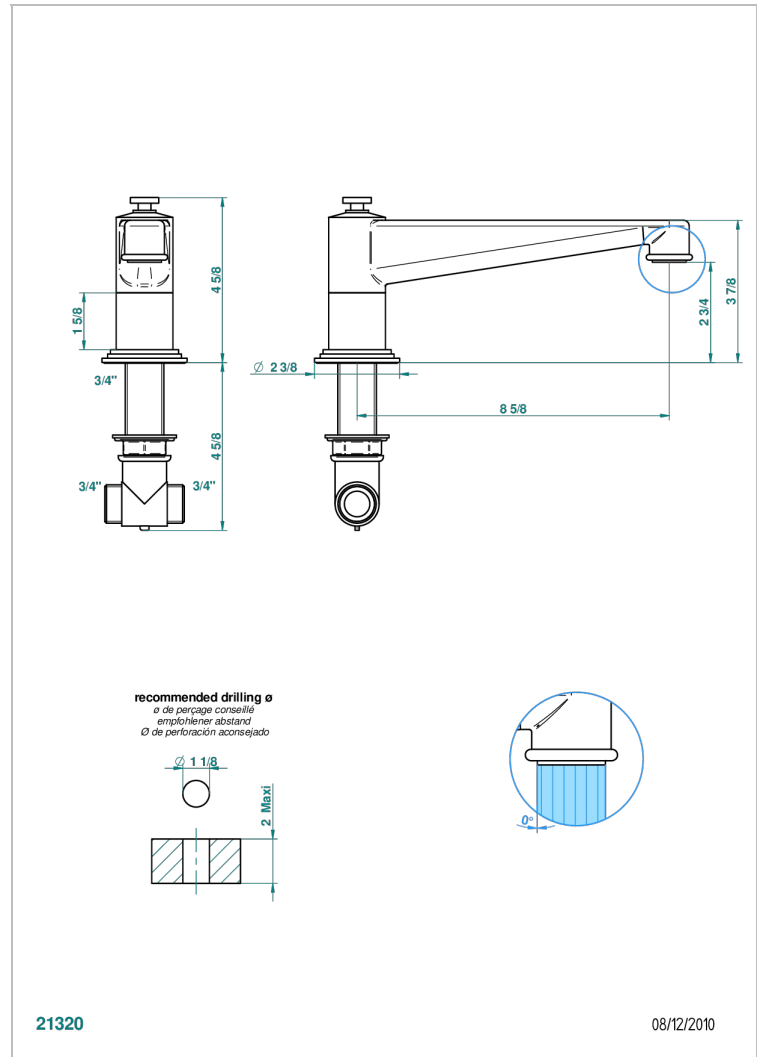

FAUBOURG BLACK PORCELAIN

G2L-29SG

Rim mounted bath spout, super goliath

THG[®]
PARIS

CHARACTERISTIC

- Faubourg Black Porcelain
- Rim mounted bath spout, super goliath

TECHNICAL SPECS

- Recommandé : 3 bars (max. 5 bars) - Advised : 43,5 psi (max. 72 psi)
- Bec : 35 l/min à 3 bars
- Spout : 9.26 gpm at 43.5 psi