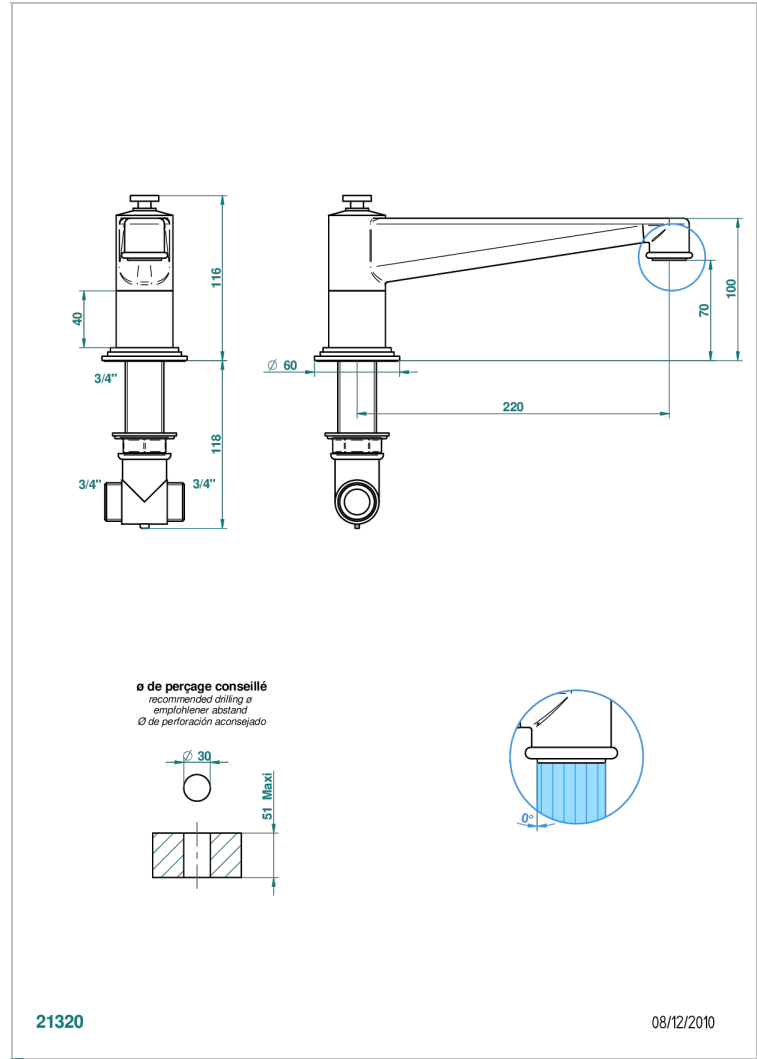

# FAUBOURG WHITE PORCELAIN

G2K-29SG

Rim mounted bath spout, super goliath

THG<sup>®</sup>  
PARIS

## CHARACTERISTIC

- Faubourg White Porcelain
- Rim mounted bath spout, super goliath

## TECHNICAL SPECS

- Recommandé : 3 bars (max. 5 bars) - Advised : 43,5 psi (max. 72 psi)
- Bec : 35 l/min à 3 bars
- Spout : 9.26 gpm at 43.5 psi