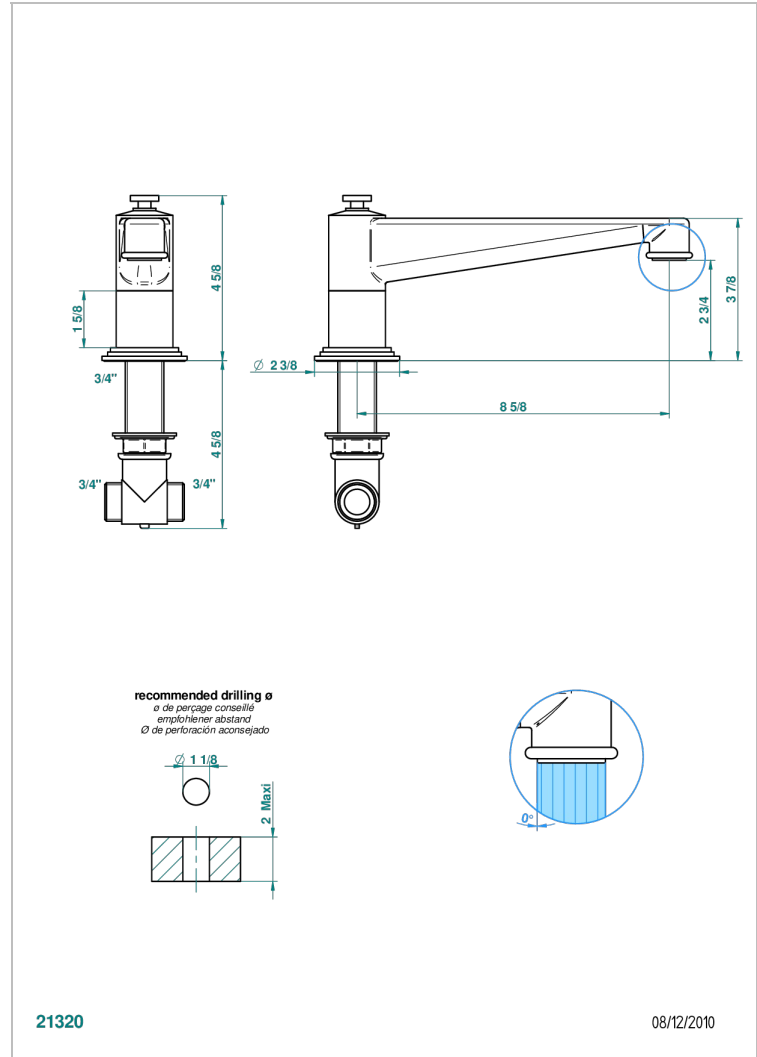

FAUBOURG WHITE PORCELAIN

G2K-29SG

Rim mounted bath spout, super goliath

THG[®]
PARIS

CHARACTERISTIC

- Faubourg White Porcelain
- Rim mounted bath spout, super goliath

TECHNICAL SPECS

- Recommandé : 3 bars (max. 5 bars) - Advised : 43,5 psi (max. 72 psi)
- Bec : 35 l/min à 3 bars
- Spout : 9.26 gpm at 43.5 psi