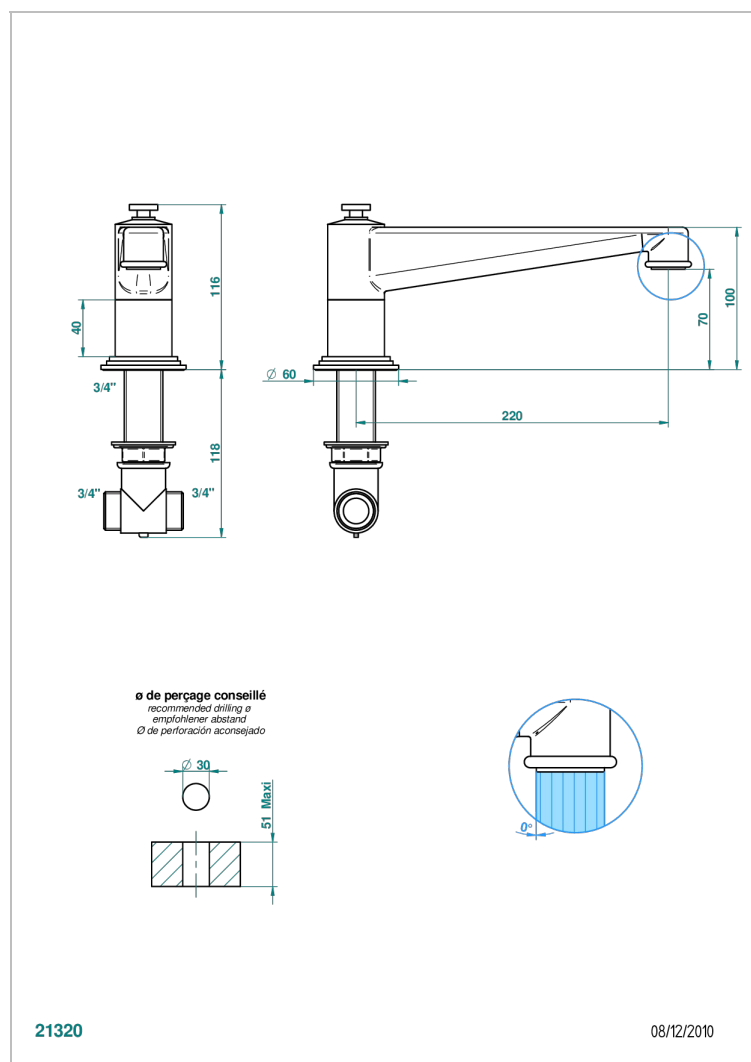

# FAUBOURG WHITE PORCELAIN WITH LEVER HANDLES

G2J-29SG

Bathtub spout

## CHARACTERISTIC

- Faubourg White Porcelain with lever handles
- Bathtub spout

## TECHNICAL SPECS

- Recommandé : 3 bars (max. 5 bars) - Advised : 43,5 psi (max. 72 psi)
- Bec : 35 l/min à 3 bars
- Spout : 9.26 gpm at 43.5 psi