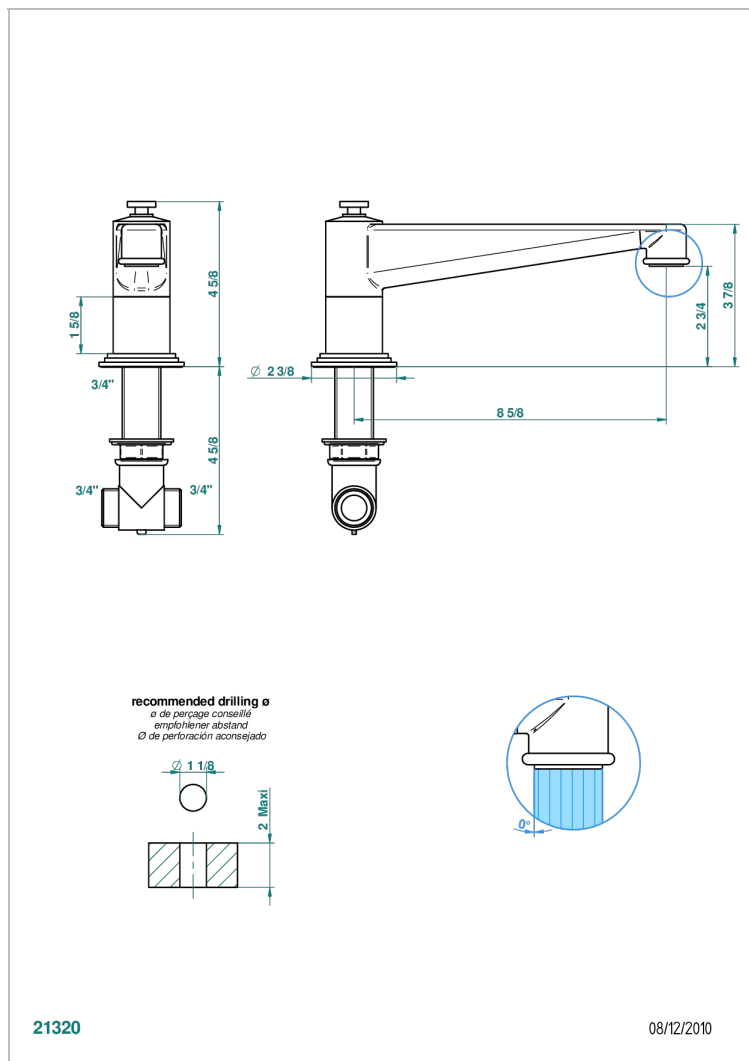

# FAUBOURG WHITE PORCELAIN WITH LEVER HANDLES

G2J-29SG

Bathtub spout

## CHARACTERISTIC

- Faubourg White Porcelain with lever handles
- Bathtub spout

## TECHNICAL SPECS

- Recommandé : 3 bars (max. 5 bars) - Advised : 43,5 psi (max. 72 psi)
- Bec : 35 l/min à 3 bars
- Spout : 9.26 gpm at 43.5 psi