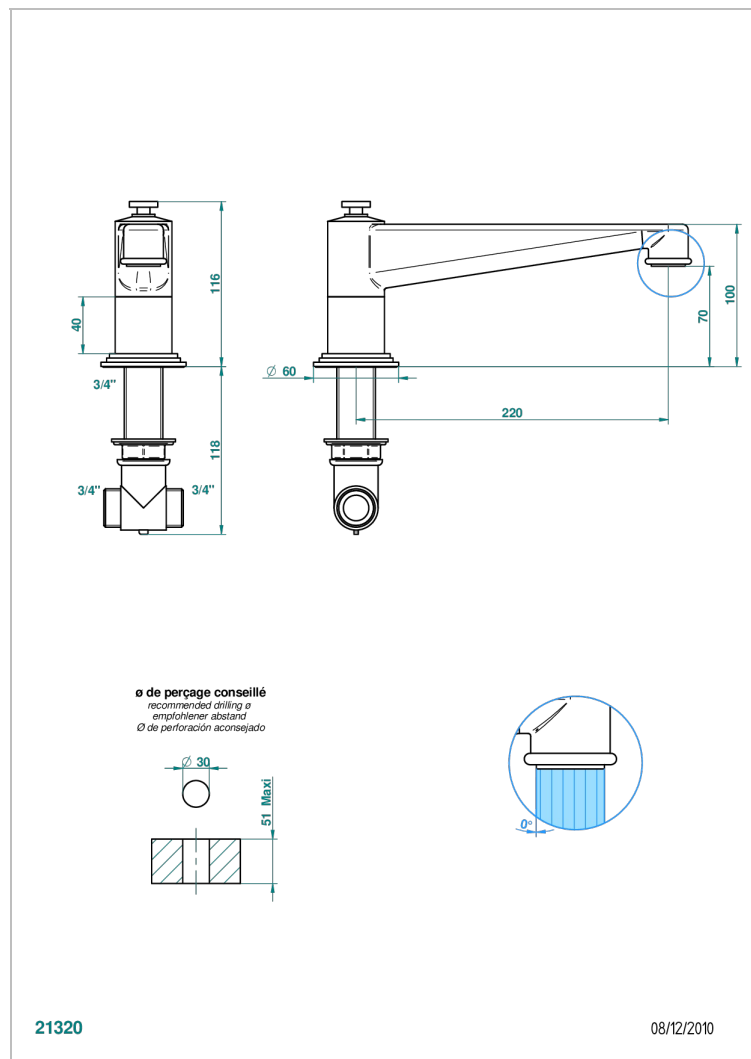

FAUBOURG WHITE PORCELAIN WITH LEVER

G2J-29SG

Rim mounted bath spout, super goliath

CHARACTERISTIC

- Faubourg White Porcelain with lever
- Rim mounted bath spout, super goliath

TECHNICAL SPECS

- Recommandé : 3 bars (max. 5 bars) - Advised : 43,5 psi (max. 72 psi)
- Bec : 35 l/min à 3 bars
- Spout : 9.26 gpm at 43.5 psi