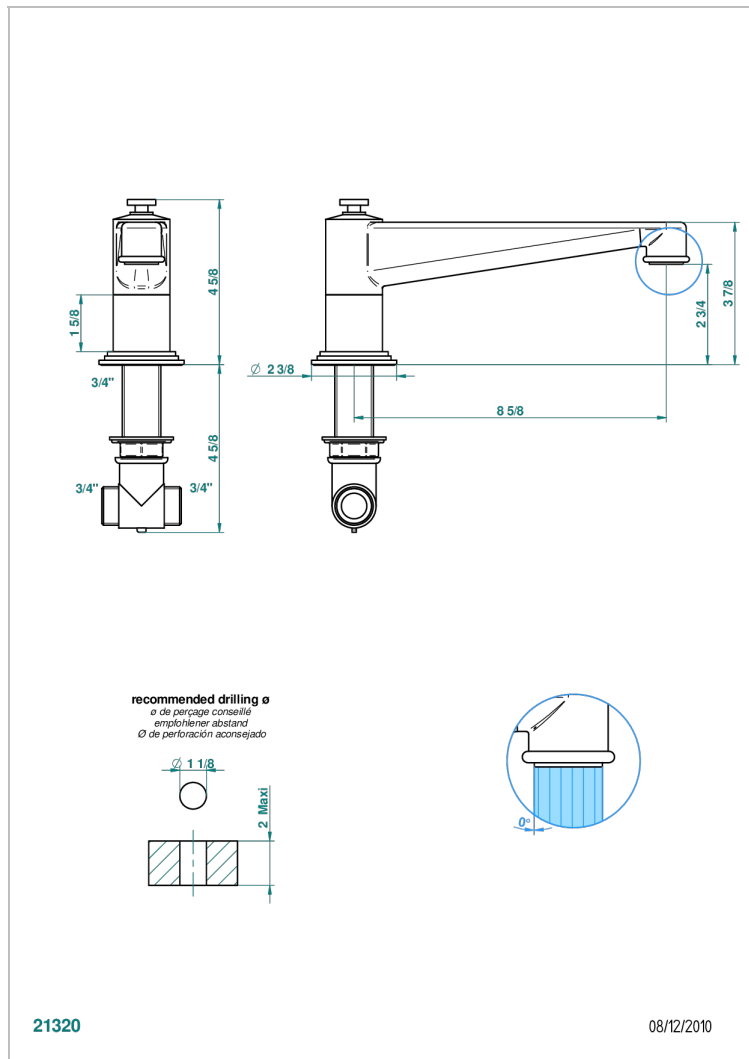

# FAUBOURG WHITE PORCELAIN WITH LEVER

G2J-29SG

Rim mounted bath spout, super goliath

## CHARACTERISTIC

- Faubourg White Porcelain with lever
- Rim mounted bath spout, super goliath

## TECHNICAL SPECS

- Recommandé : 3 bars (max. 5 bars) - Advised : 43,5 psi (max. 72 psi)
- Bec : 35 l/min à 3 bars
- Spout : 9.26 gpm at 43.5 psi