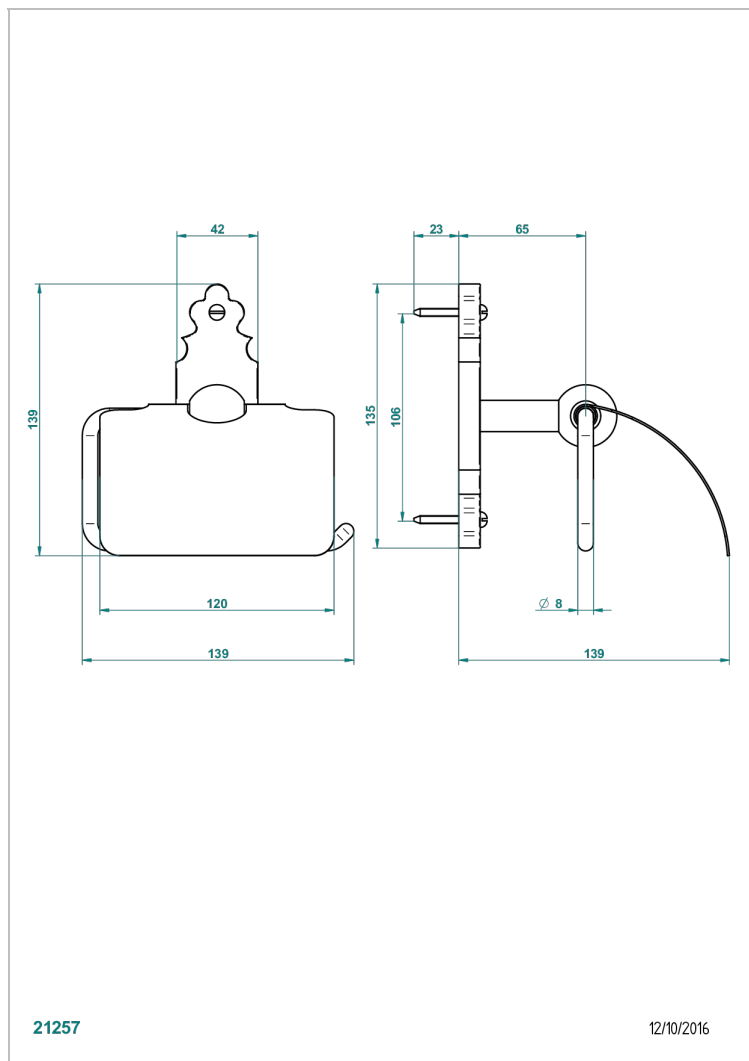

1900 WITH SMOOTH METAL LEVER HANDLES

G3M-538AC

THG[®]
PARIS

Toilet paper holder, single mount with cover

21257

12/10/2016

CHARACTERISTIC

- 1900 with smooth metal lever handles
- Toilet paper holder, single mount with cover