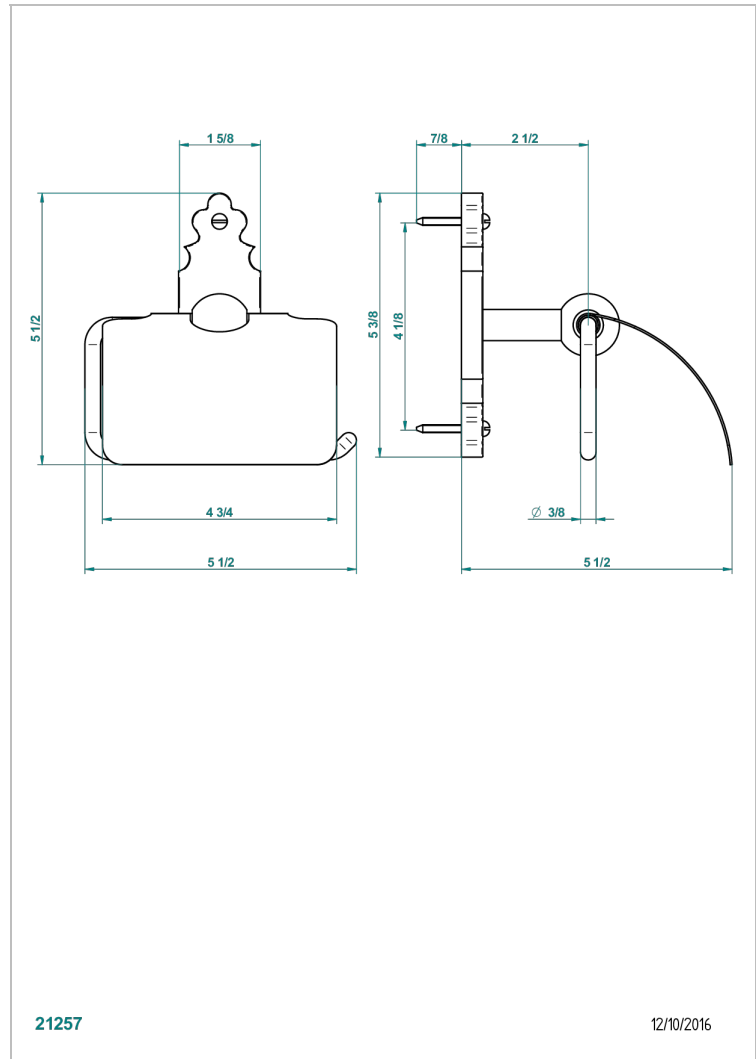

1900 WITH SMOOTH METAL LEVER HANDLES

G3M-538AC

THG[®]
PARIS

Toilet paper holder, single mount with cover

21257

12/10/2016

CHARACTERISTIC

- 1900 with smooth metal lever handles
- Toilet paper holder, single mount with cover