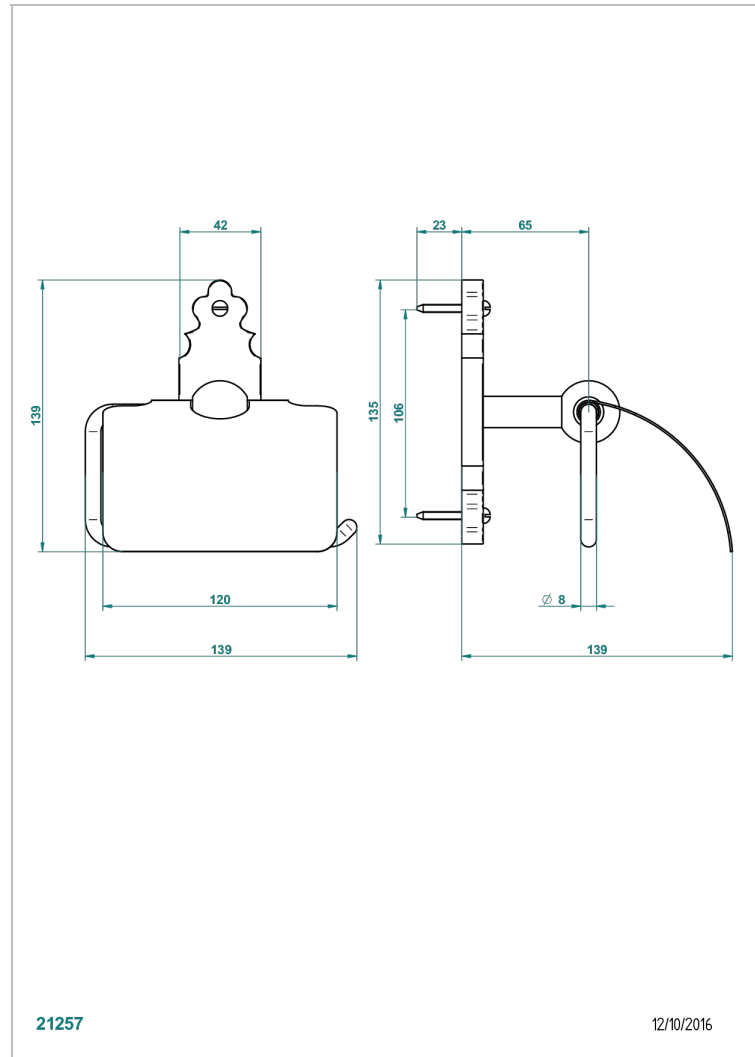

# 1900 WITH LEVER HANDLES

G28-538AC

THG<sup>®</sup>  
PARIS

Toilet paper holder, single mount with cover

## CHARACTERISTIC

- 1900 with lever handles
- Toilet paper holder, single mount with cover