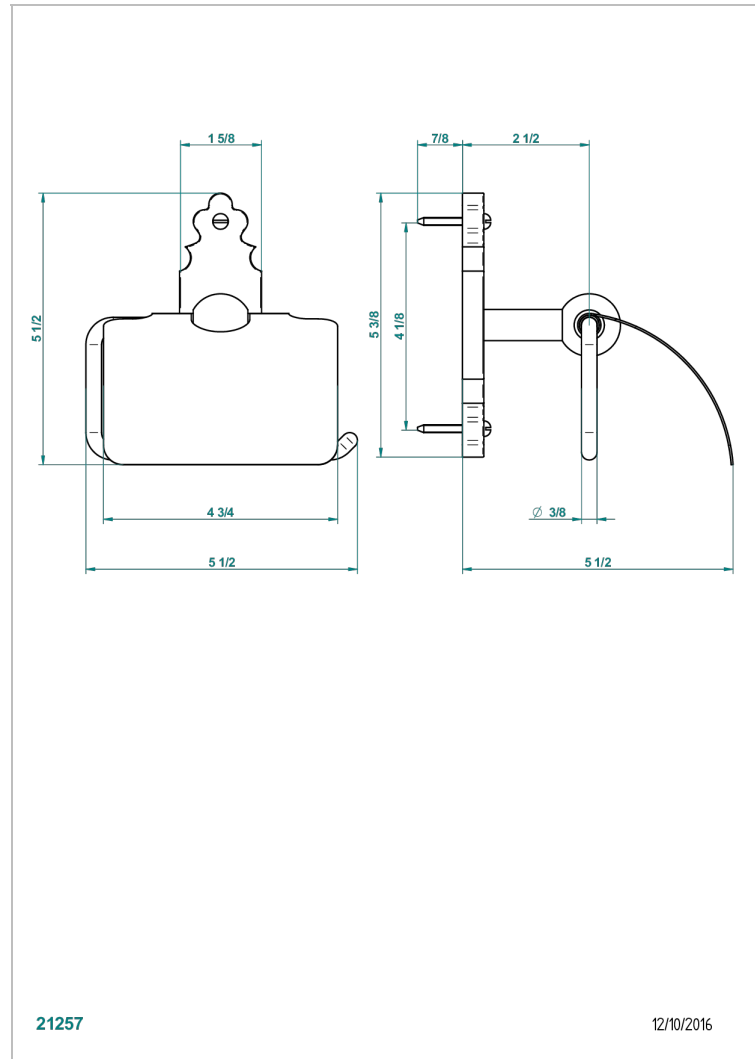

1900 WITH LEVER HANDLES

G28-538AC

Toilet paper holder, single mount with cover

21257

12/10/2016

CHARACTERISTIC

- 1900 with lever handles
- Toilet paper holder, single mount with cover

AVAILABLE FINITIONS