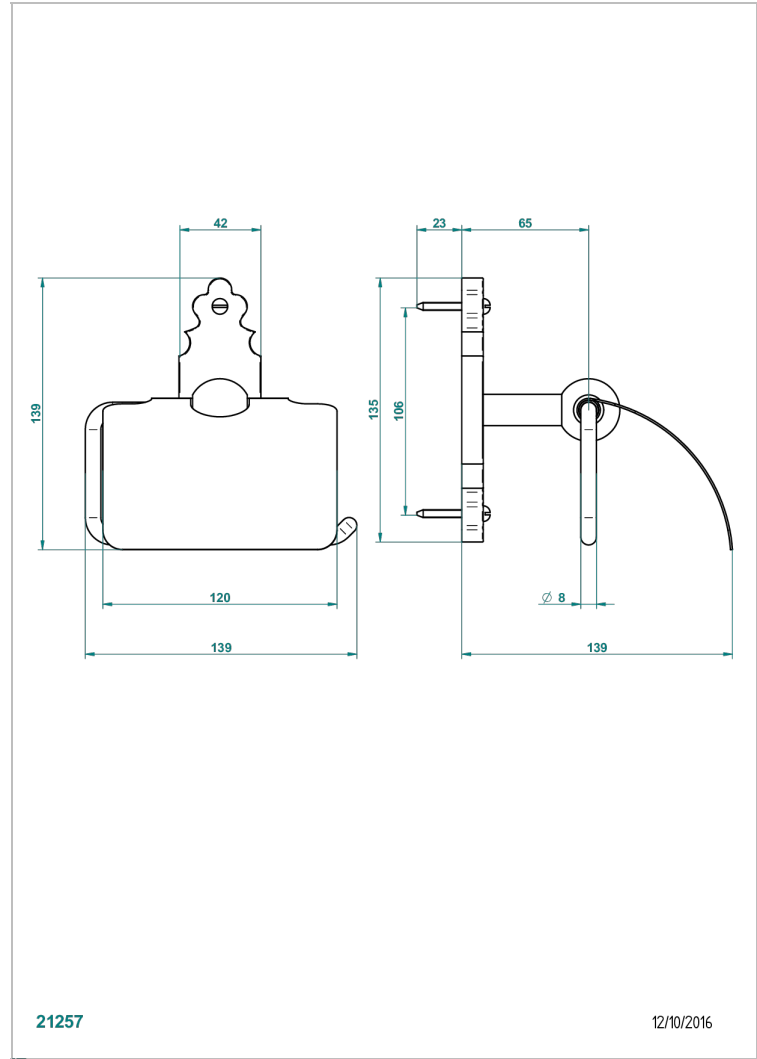

1900

G25-538AC

Toilet paper holder, single mount with cover

CHARACTERISTIC

- 1900
- Toilet paper holder, single mount with cover

AVAILABLE FINITIONS

Black ceram - D30
Blush PVD - H62
Brass color PVD - H49
Brown bronze color PVD - F33
Chrome polished - A02
Chrome polished / gold polished - G02