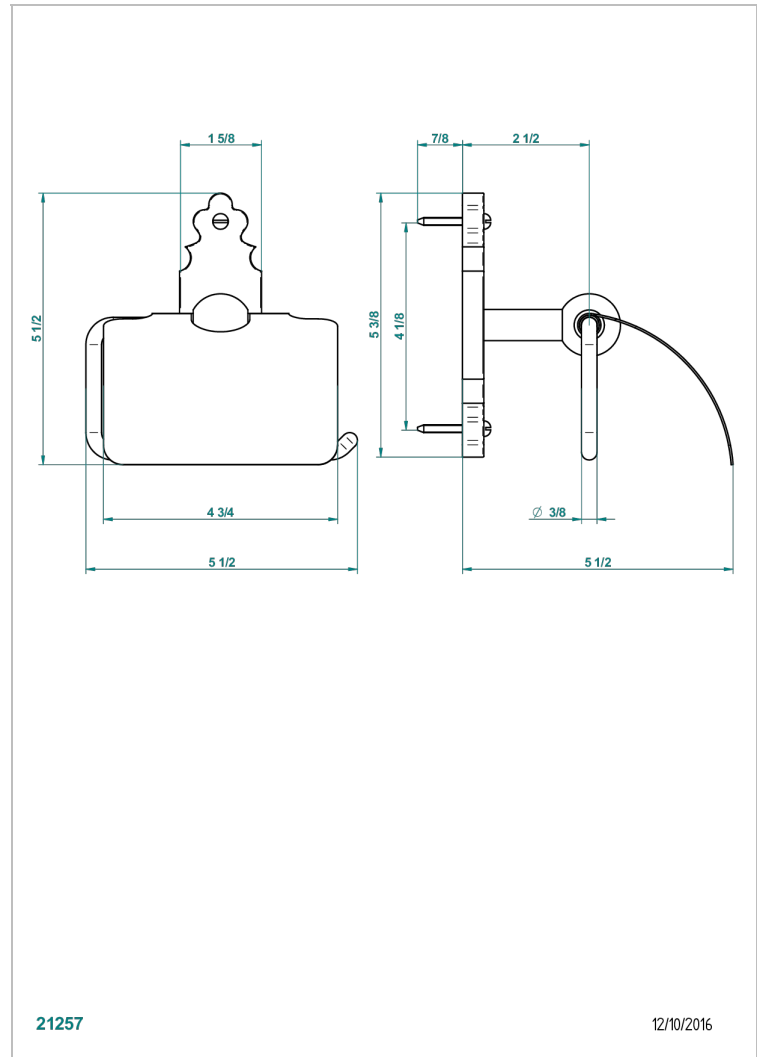

1900

G25-538AC

Toilet paper holder, single mount with cover

21257

12/10/2016

CHARACTERISTIC

- 1900
- Toilet paper holder, single mount with cover

AVAILABLE FINITIONS