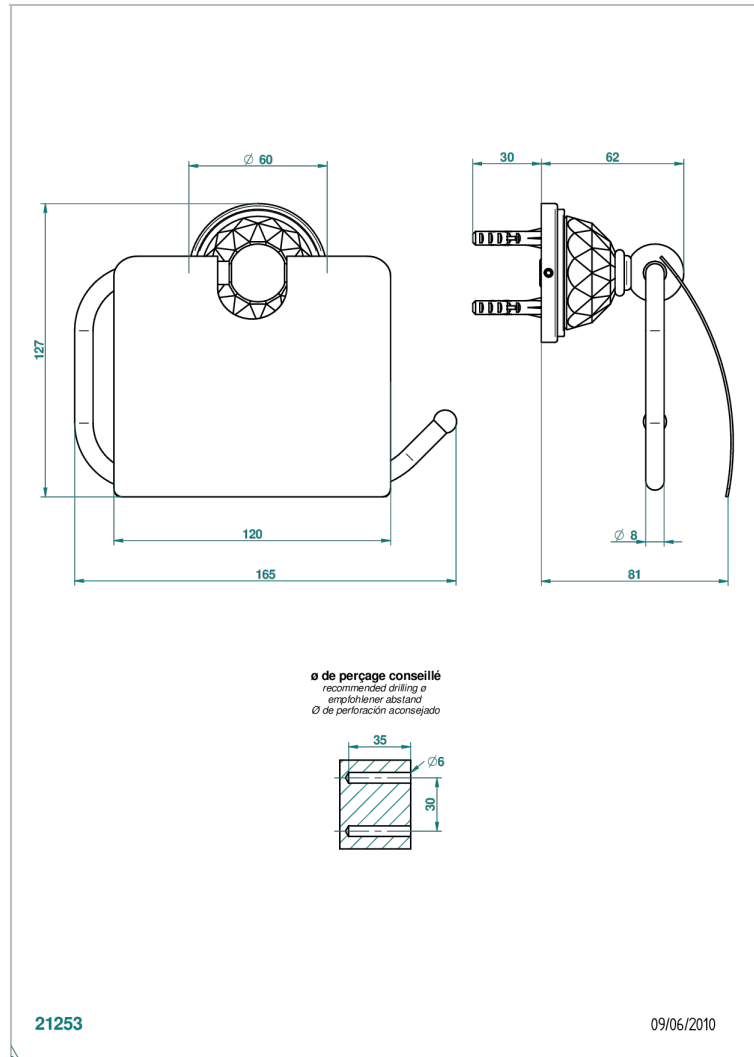

MANDARINE CRISTALLIA DIAMANT

U1K-538AC

Toilet paper holder, single mount with cover

THG[®]
PARIS

21253

09/06/2010

CHARACTERISTIC

- Mandarine Cristallia Diamant
- Toilet paper holder, single mount with cover