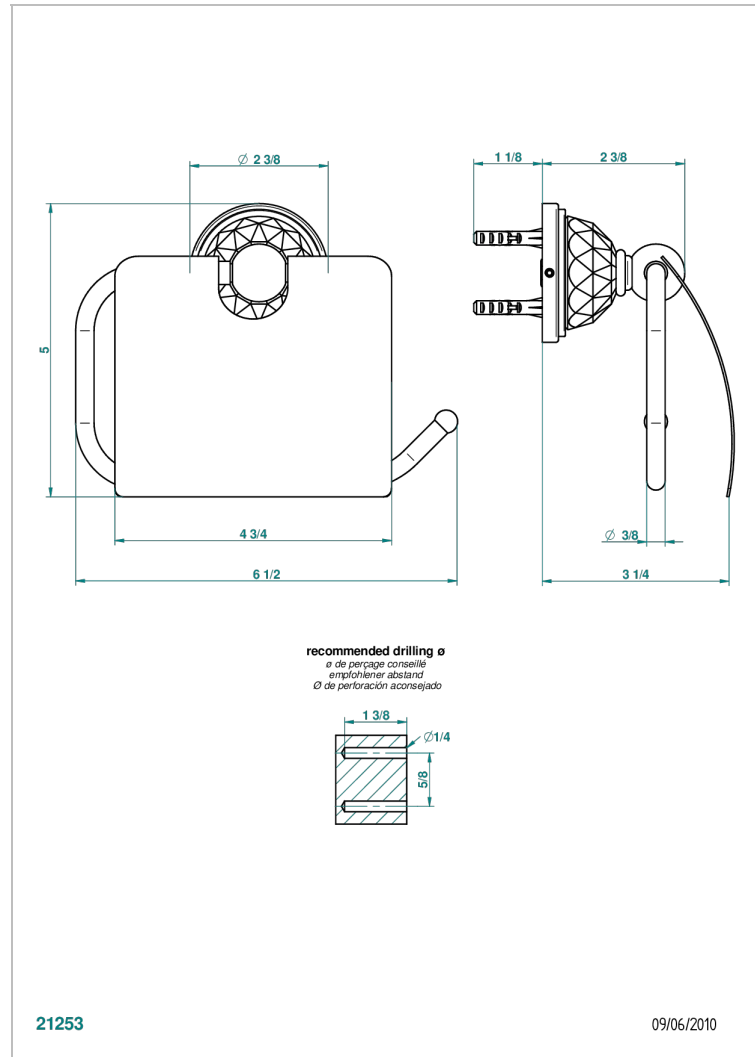

# MANDARINE CRISTALLIA DIAMANT

U1K-538AC

Toilet paper holder, single mount with cover

## CHARACTERISTIC

- Mandarine Cristallia Diamant
- Toilet paper holder, single mount with cover