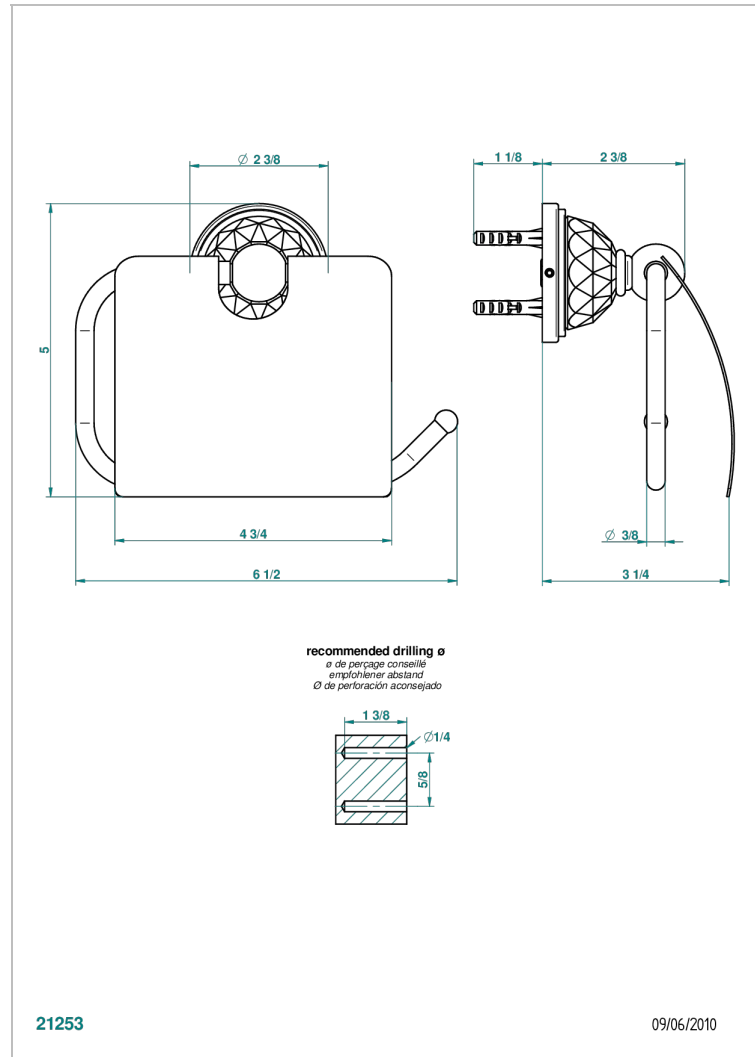

MANDARINE CRISTALLIA DIAMANT

U1K-538AC

Wall mounted WC paper holder with cover

THG[®]
PARIS

CHARACTERISTIC

- Mandarine Cristallia Diamant
- Wall mounted WC paper holder with cover

AVAILABLE FINITIONS

Antique nickel - H28
Black ceram - D30
Blush PVD - H62
Brass color PVD - H49
Brown bronze color PVD - F33
Gold color PVD - H52