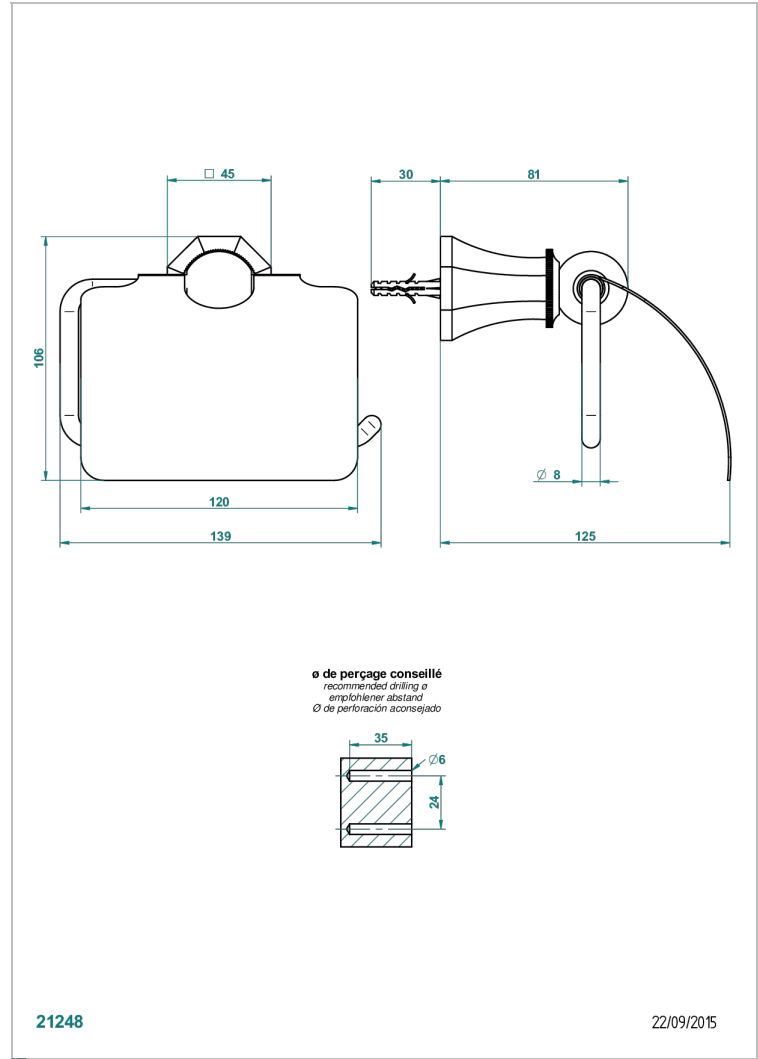

TRADITION CRYSTAL

A59-538AC

Toilet paper holder, single mount with cover

THG[®]
PARIS

CHARACTERISTIC

- Tradition Crystal
- Toilet paper holder, single mount with cover

AVAILABLE FINITIONS

Black ceram - D30
Blush PVD - H62
Brass color PVD - H49
Brown bronze color PVD - F33
Chrome polished - A02
Chrome polished / gold polished - G02