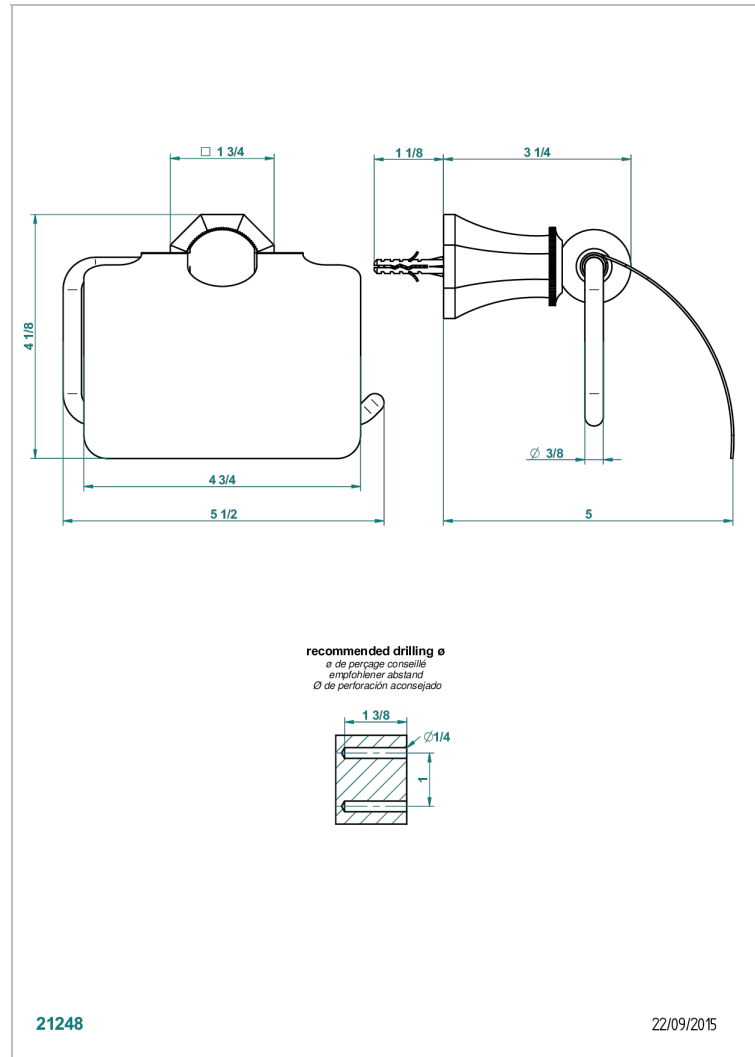

TRADITION CRYSTAL

A59-538AC

Toilet paper holder, single mount with cover

THG[®]
PARIS

CHARACTERISTIC

- Tradition Crystal
- Toilet paper holder, single mount with cover

AVAILABLE FINITIONS

Black ceram - D30
Blush PVD - H62
Brass color PVD - H49
Brown bronze color PVD - F33
Chrome polished - A02
Chrome polished / gold polished - G02