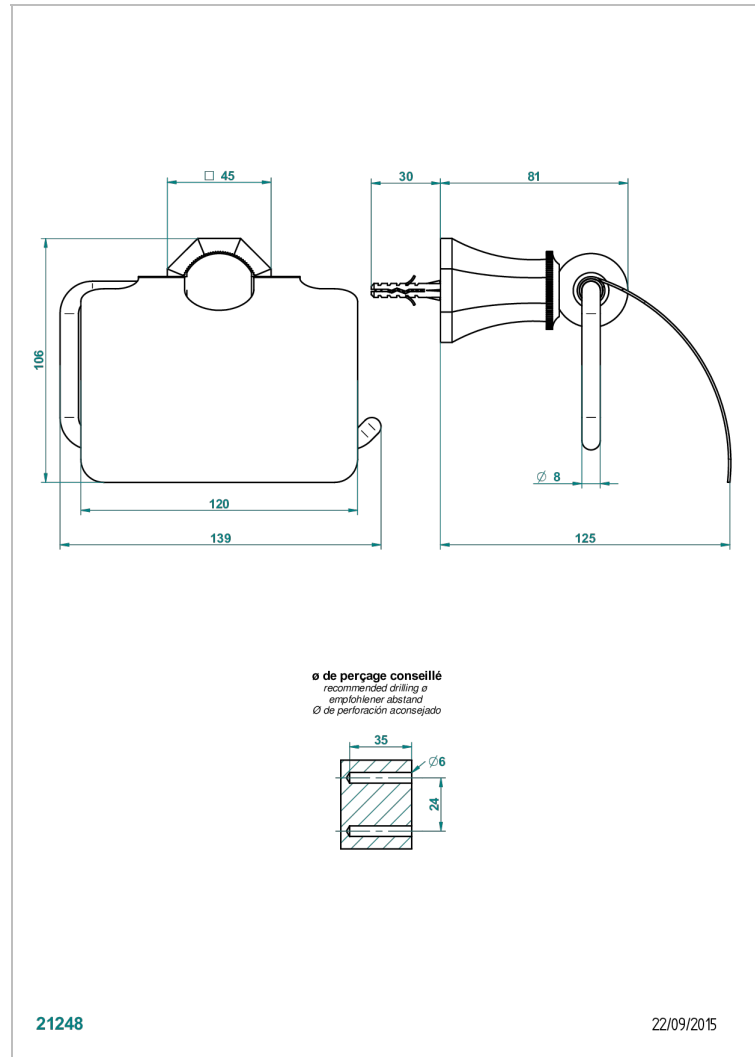

# ART DECO CRYSTAL

A56-538AC

Toilet paper holder, single mount with cover

THG<sup>®</sup>  
PARIS

## CHARACTERISTIC

- Art Déco Crystal
- Toilet paper holder, single mount with cover