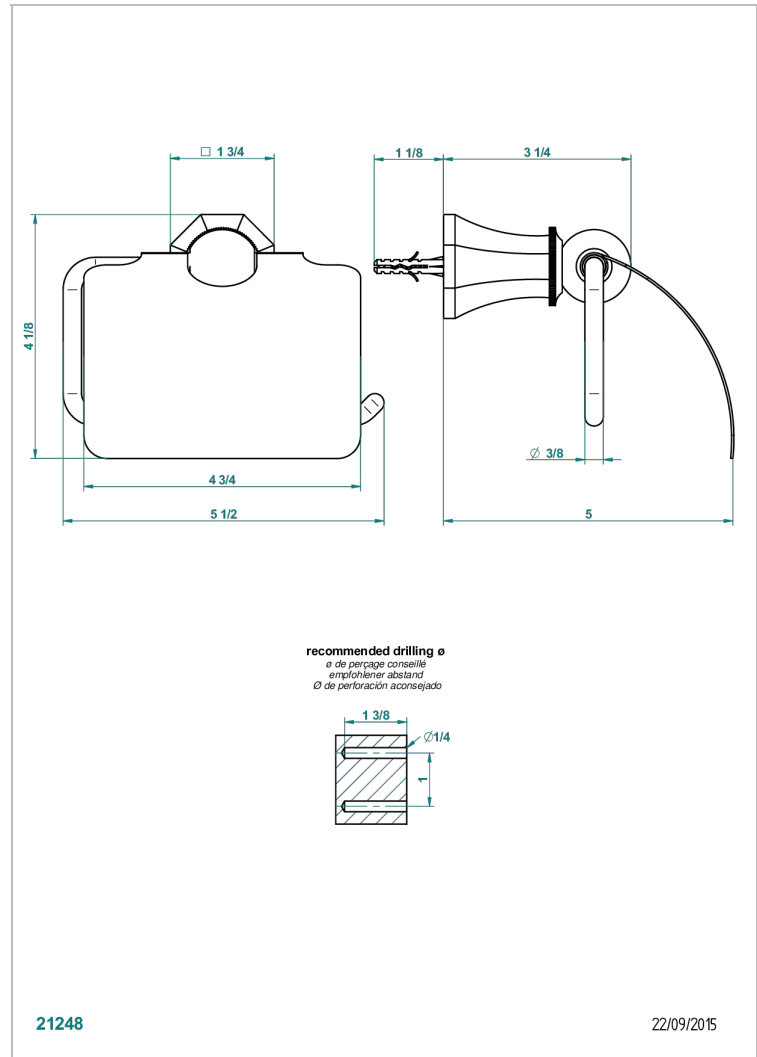

# ART DECO CRYSTAL

A56-538AC

Toilet paper holder, single mount with cover

THG<sup>®</sup>  
PARIS

21248

22/09/2015

## CHARACTERISTIC

- Art Déco Crystal
- Toilet paper holder, single mount with cover