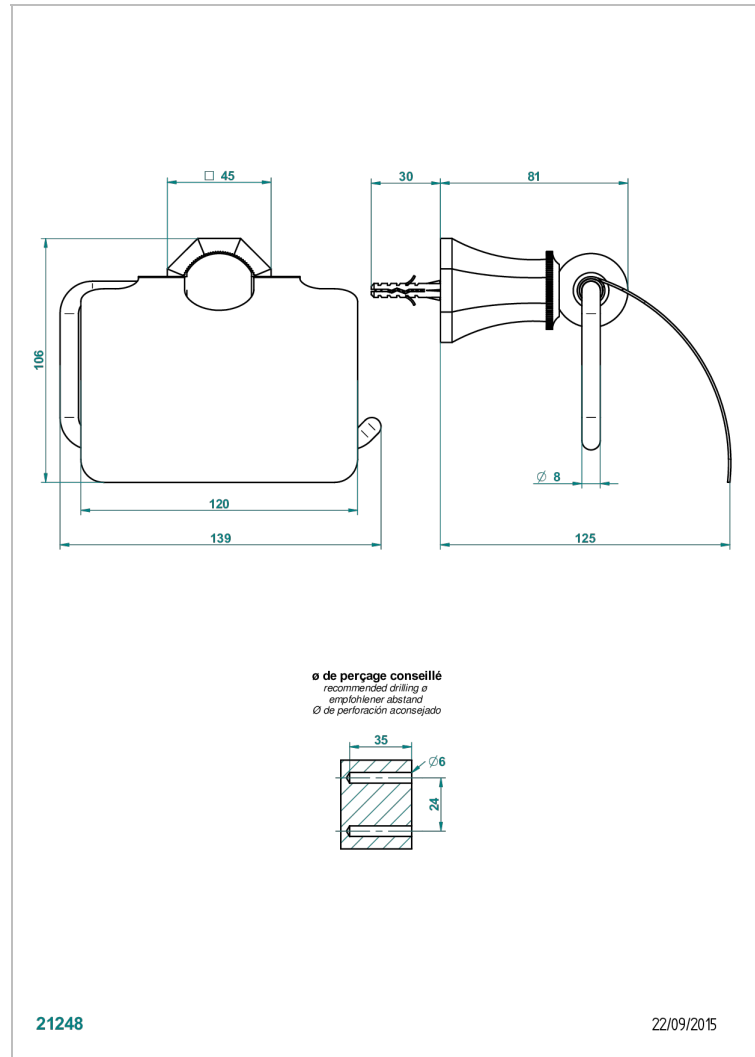

ART DECO CRYSTAL

A56-538AC

Wall mounted WC paper holder with cover

THG[®]
PARIS

CHARACTERISTIC

- Art Déco Crystal
- Wall mounted WC paper holder with cover

AVAILABLE FINITIONS

Antique nickel - H28
Black ceram - D30
Blush PVD - H62
Brass color PVD - H49
Brown bronze color PVD - F33
Gold color PVD - H52