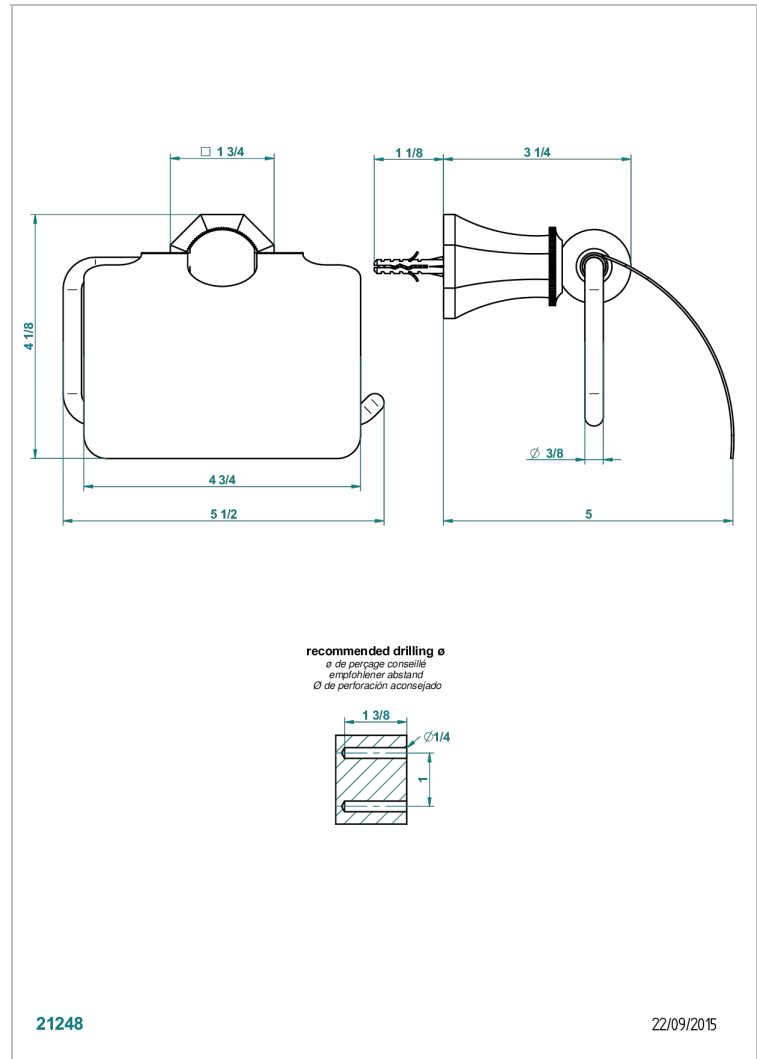

ART DECO CRYSTAL

A56-538AC

Wall mounted WC paper holder with cover

THG[®]
PARIS

CHARACTERISTIC

- Art Déco Crystal
- Wall mounted WC paper holder with cover

AVAILABLE FINITIONS

Antique nickel - H28
Black ceram - D30
Blush PVD - H62
Brass color PVD - H49
Brown bronze color PVD - F33
Gold color PVD - H52