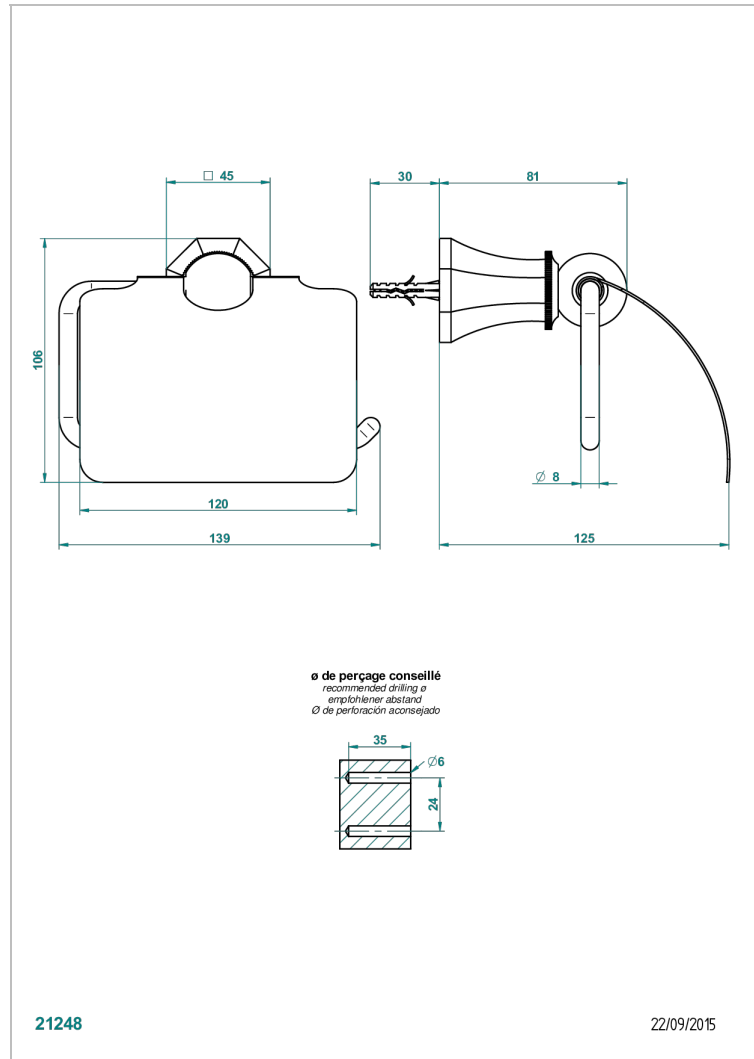

ART DECO WITH LEVER HANDLES

A55-538AC

Toilet paper holder, single mount with cover

CHARACTERISTIC

- Art Déco with lever handles
- Toilet paper holder, single mount with cover

AVAILABLE FINITIONS

Black ceram - D30
Blush PVD - H62
Brass color PVD - H49
Brown bronze color PVD - F33
Chrome polished - A02
Chrome polished / gold polished - G02