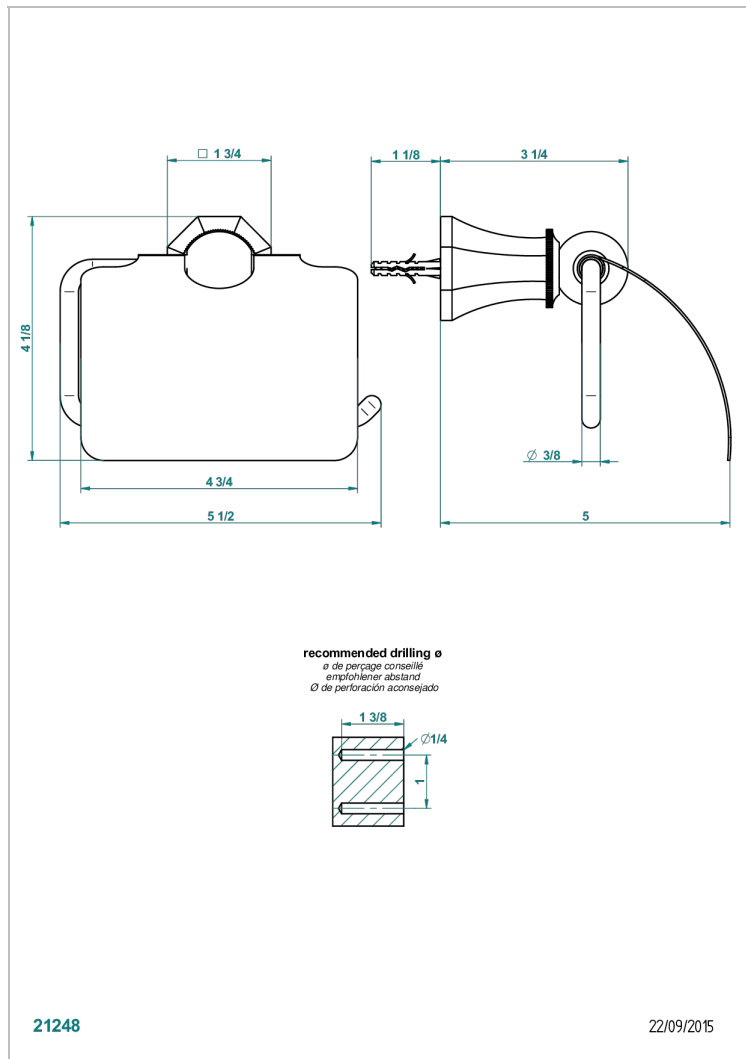

ART DECO WITH LEVER HANDLES

A55-538AC

Toilet paper holder, single mount with cover

CHARACTERISTIC

- Art Déco with lever handles
- Toilet paper holder, single mount with cover

AVAILABLE FINITIONS

Black ceram - D30