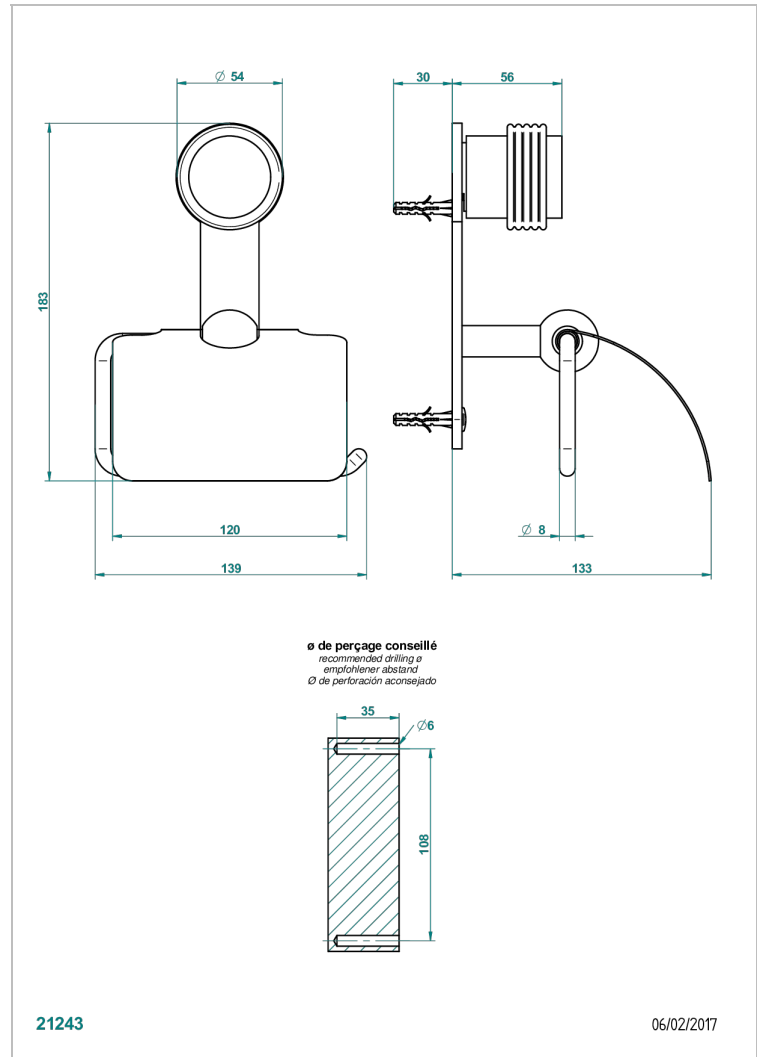

# DIPLOMATE GROOVED RINGS

U4B-538AC

Toilet paper holder, single mount with cover

## CHARACTERISTIC

- Diplomat Grooved rings
- Toilet paper holder, single mount with cover