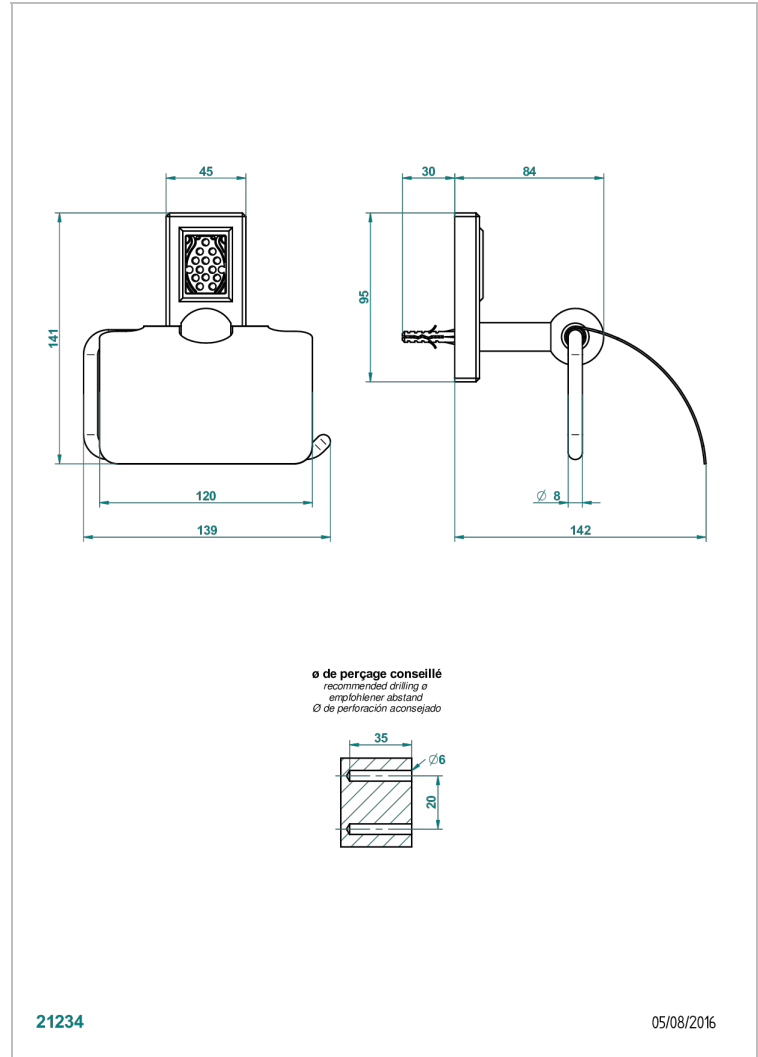

METROPOLIS CLEAR CRYSTAL

A2A-538AC

THG[®]
PARIS

Toilet paper holder, single mount with cover

CHARACTERISTIC

- Métropolis Clear crystal
- Toilet paper holder, single mount with cover

AVAILABLE FINITIONS

Black ceram - D30
Blush PVD - H62
Brass color PVD - H49
Brown bronze color PVD - F33
Chrome polished - A02
Chrome polished / gold polished - G02