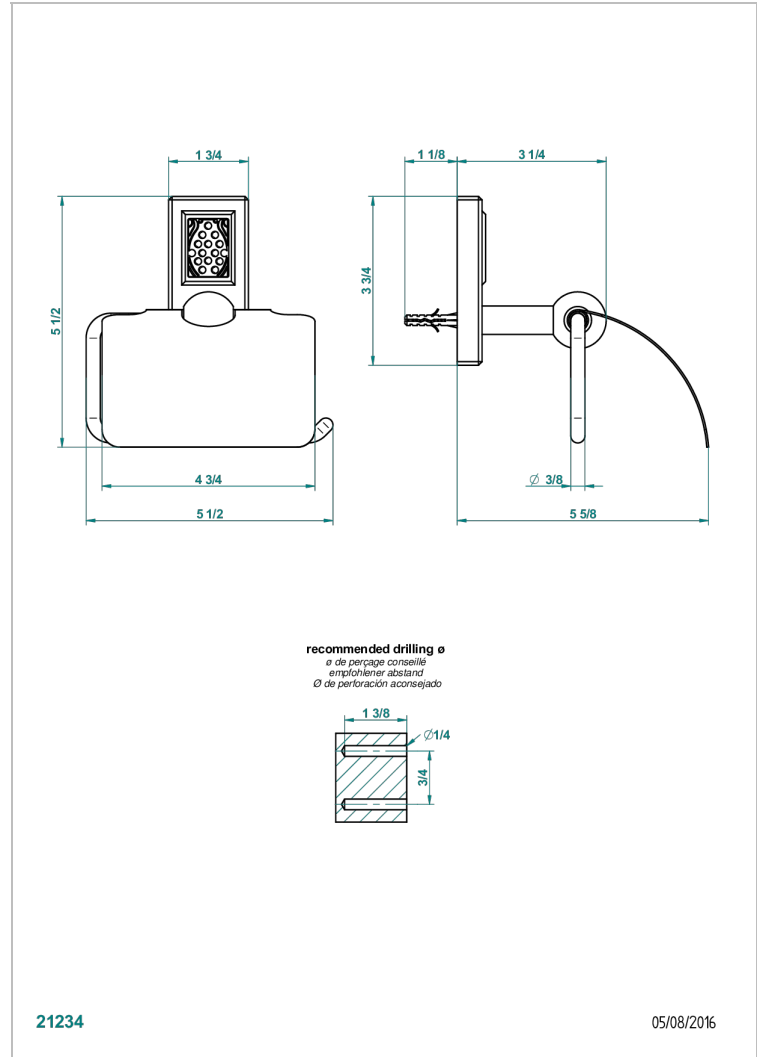

# METROPOLIS CLEAR CRYSTAL

A2A-538AC

Toilet paper holder, single mount with cover

THG<sup>®</sup>  
PARIS

21234

05/08/2016

## CHARACTERISTIC

- Métropolis Clear crystal
- Toilet paper holder, single mount with cover