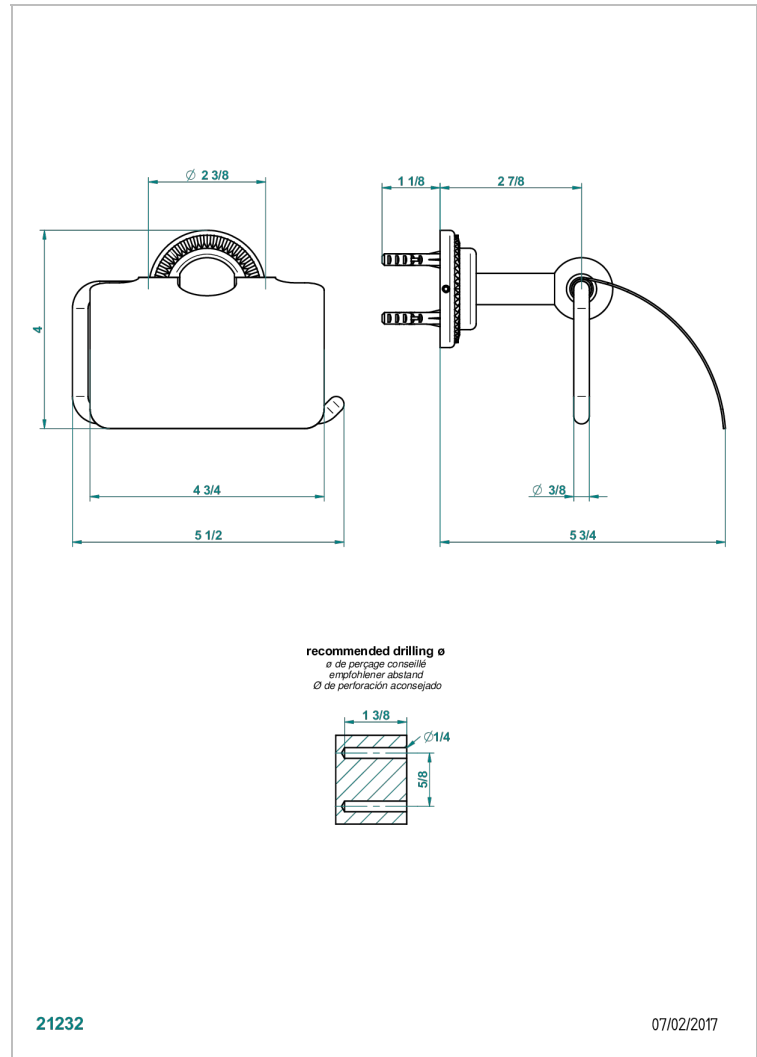

DIPLOMATE ROYALE

U4D-538AC

Toilet paper holder, single mount with cover

THG
PARIS

21232

07/02/2017

CHARACTERISTIC

- Diplome Royale
- Toilet paper holder, single mount with cover