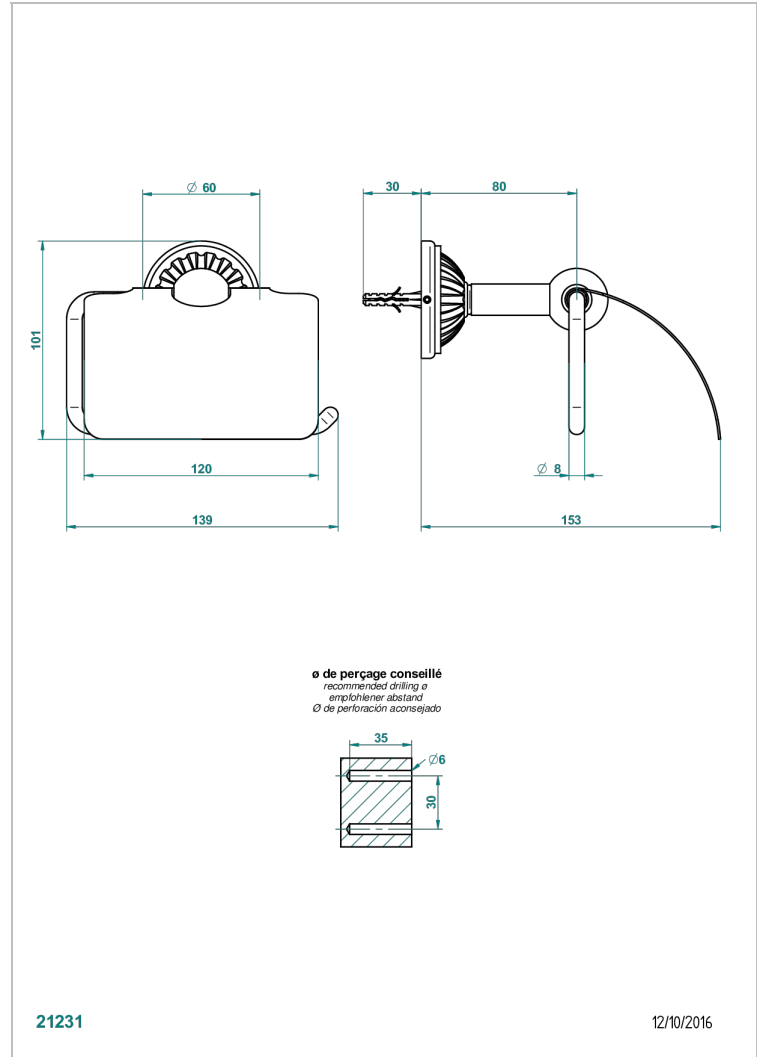

MANDARINE METAL

U1A-538AC

Toilet paper holder, single mount with cover

THG[®]
PARIS

CHARACTERISTIC

- Mandarin Metal
- Toilet paper holder, single mount with cover

AVAILABLE FINITIONS

Black ceram - D30
Blush PVD - H62
Brass color PVD - H49
Brown bronze color PVD - F33
Chrome polished - A02
Chrome polished / gold polished - G02