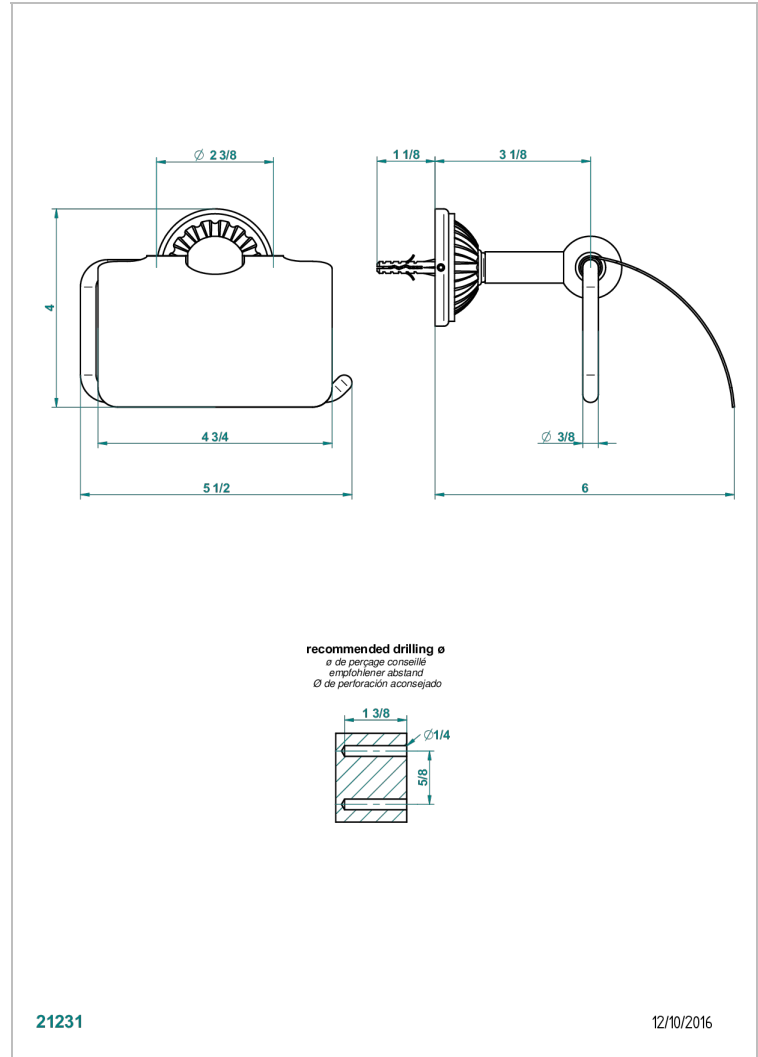

MANDARINE METAL

U1A-538AC

Toilet paper holder, single mount with cover

THG[®]
PARIS

21231

12/10/2016

CHARACTERISTIC

- Mandarin Metal
- Toilet paper holder, single mount with cover