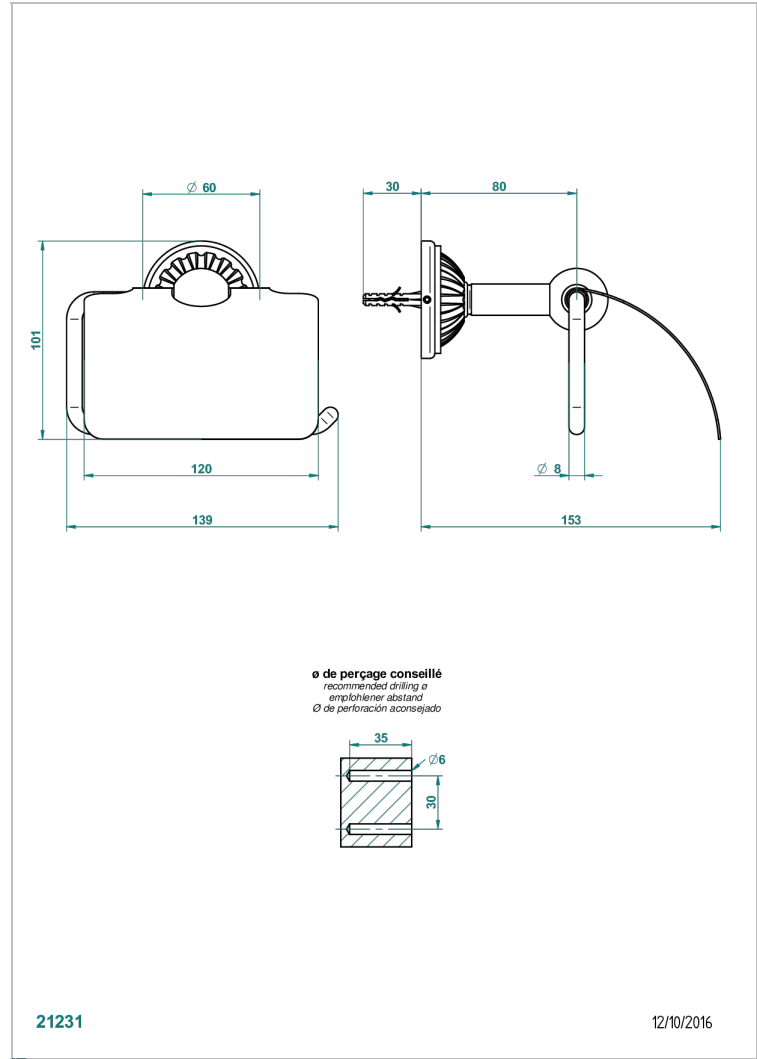

MANDARINE METAL

U1A-538AC

Wall mounted WC paper holder with cover

THG[®]
PARIS

CHARACTERISTIC

- Mandarin Metal
- Wall mounted WC paper holder with cover

AVAILABLE FINITIONS

Antique nickel - H28
Black ceram - D30
Blush PVD - H62
Brass color PVD - H49
Brown bronze color PVD - F33
Gold color PVD - H52

Nickel color PVD - H55
Polished chrome (color finish) - A02
Polished chrome / Polished gold (color finish) - G02
Polished gold (color finish) - F01
Polished nickel - B01
Soft gold - F30

Soft matt gold - F31
Umber PVD - H66
Varnished matt antique red copper (color finish) - H07