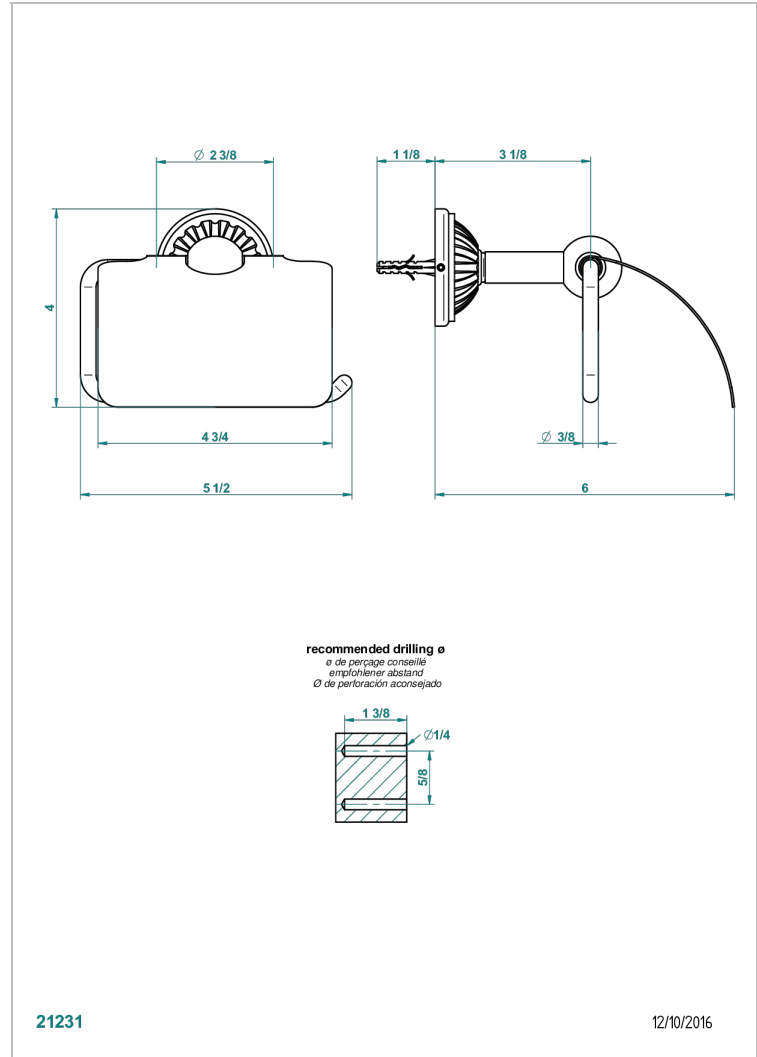

# MANDARINE METAL

U1A-538AC

Wall mounted WC paper holder with cover

THG<sup>®</sup>  
PARIS

## CHARACTERISTIC

- Mandarin Metal
- Wall mounted WC paper holder with cover