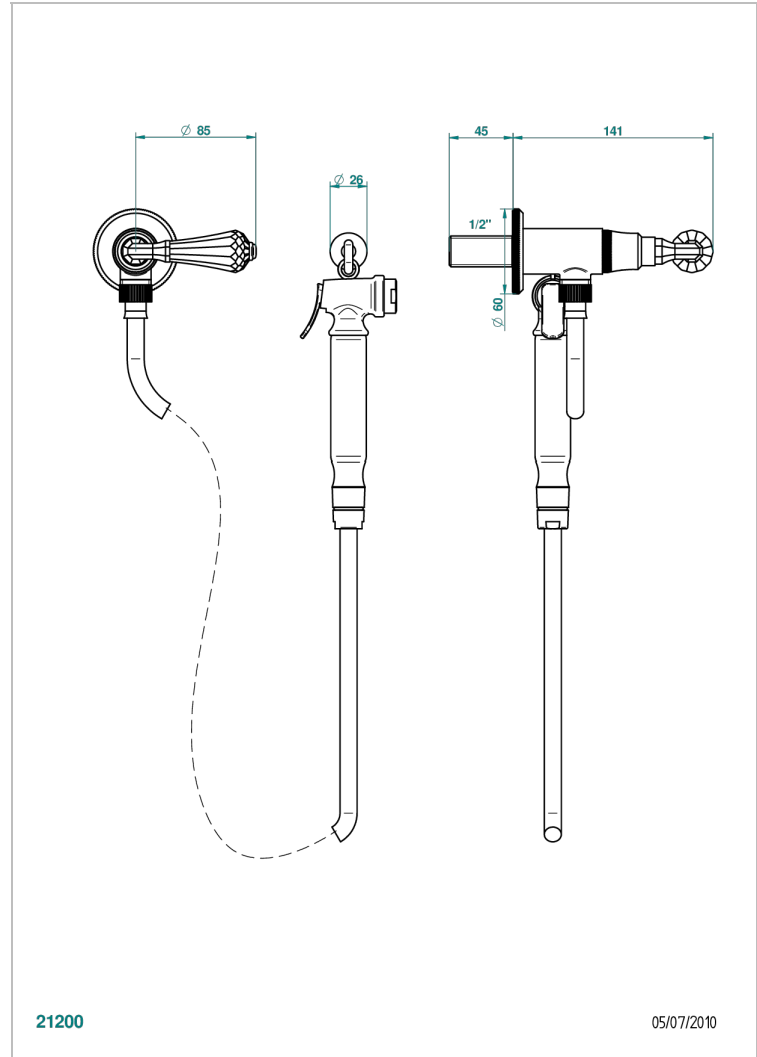

ART DECO CRYSTAL

A56-5840/8

THG[®]
PARIS

Wc douche set including: valve, trigger spray, reinforced hose (1.25m) and hook

21200

05/07/2010

CHARACTERISTIC

- ACS : 19ACCLY406

STANDARDS

TECHNICAL SPECS

- Recommandé : 3 bars (max. 5 bars) - Advised : 43,5 psi (max. 72 psi)
- 9,5 l/min à 3 bars (2.5 gpm at 43.5 psi)

AVAILABLE FINITIONS

Antique nickel - H28
Black ceram - D30
Blush PVD - H62
Brass color PVD - H49
Brown bronze color PVD - F33
Gold color PVD - H52