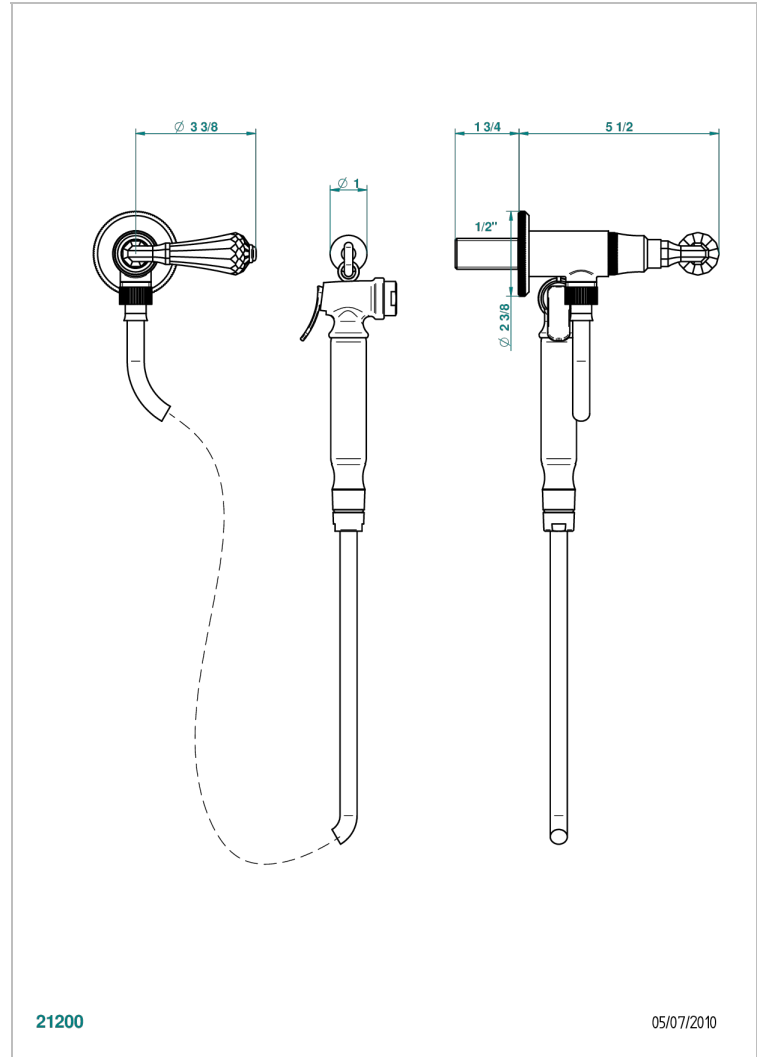

ART DECO CRYSTAL

A56-5840/8

THG[®]
PARIS

Wc douche set including: valve, trigger spray, reinforced hose (1.25m) and hook

21200

05/07/2010

CHARACTERISTIC

- ACS : 19ACCLY406

STANDARDS

TECHNICAL SPECS

- Recommandé : 3 bars (max. 5 bars) - Advised : 43,5 psi (max. 72 psi)
- 9,5 l/min à 3 bars (2.5 gpm at 43.5 psi)

AVAILABLE FINITIONS

Antique nickel - H28
Black ceram - D30
Blush PVD - H62
Brass color PVD - H49
Brown bronze color PVD - F33
Gold color PVD - H52