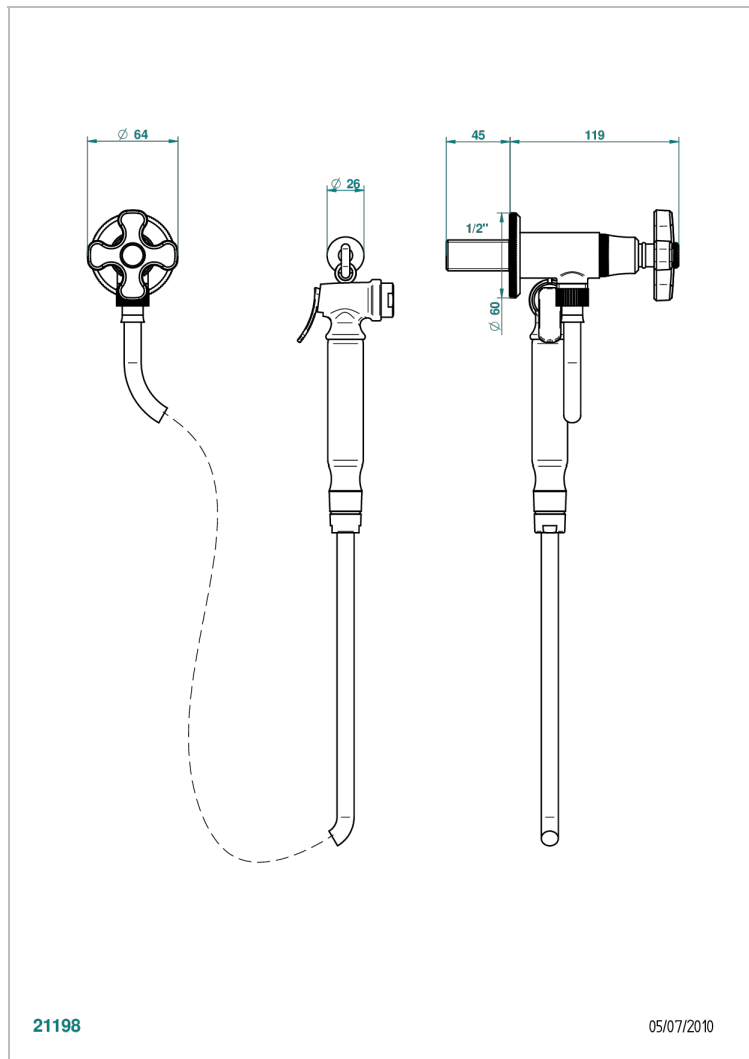

Wc douche set including: valve, trigger spray, reinforced hose (1.25m) and hook

21198

05/07/2010