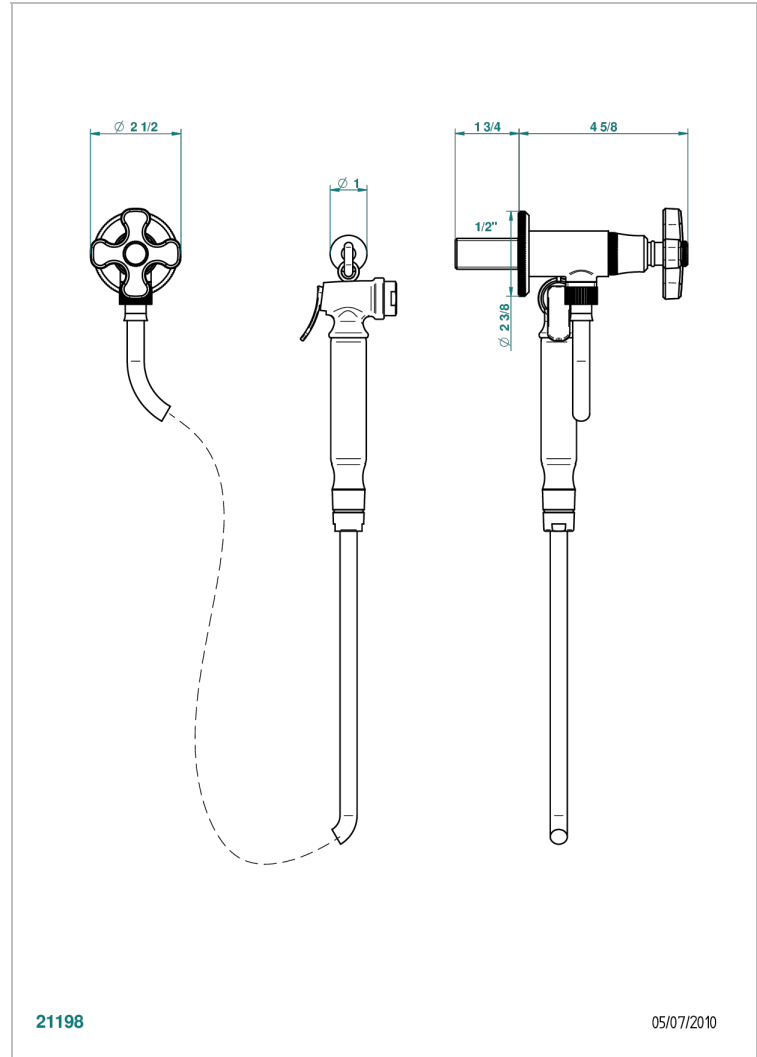

Wc douche set including: valve, trigger spray, reinforced hose (1.25m) and hook

21198

05/07/2010