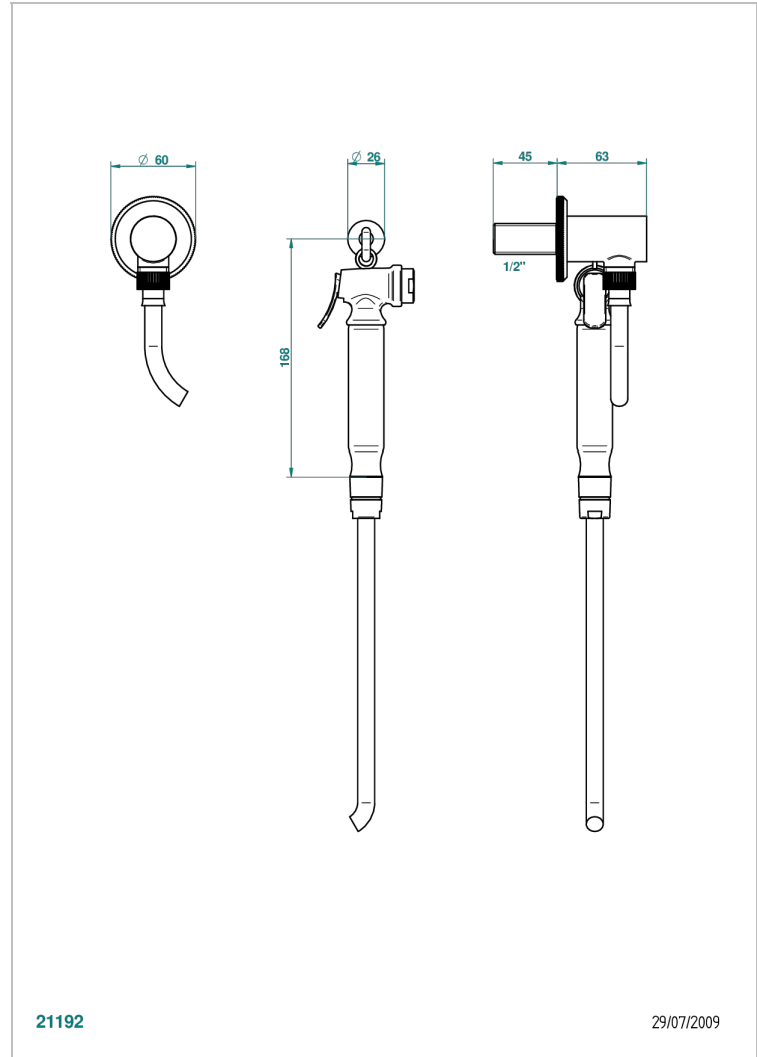

ART DECO CRYSTAL

A56-5840/7

THG[®]
PARIS

Wc douche set including: trigger spray, reinforced hose(1.25m), hook and elbow

21192

29/07/2009

CHARACTERISTIC

- ACS : 19ACCLY406

STANDARDS

TECHNICAL SPECS

- Recommandé : 3 bars (max. 5 bars) - Advised : 43,5 psi (max. 72 psi)
- 9,5 l/min à 3 bars (2.5 gpm at 43.5 psi)

AVAILABLE FINITIONS

- Matt nickel (color finish) - C01
- Polished chrome (color finish) - A02
- Polished chrome / Polished gold (color finish) - G02
- Polished gold (color finish) - F01
- Polished nickel - B01