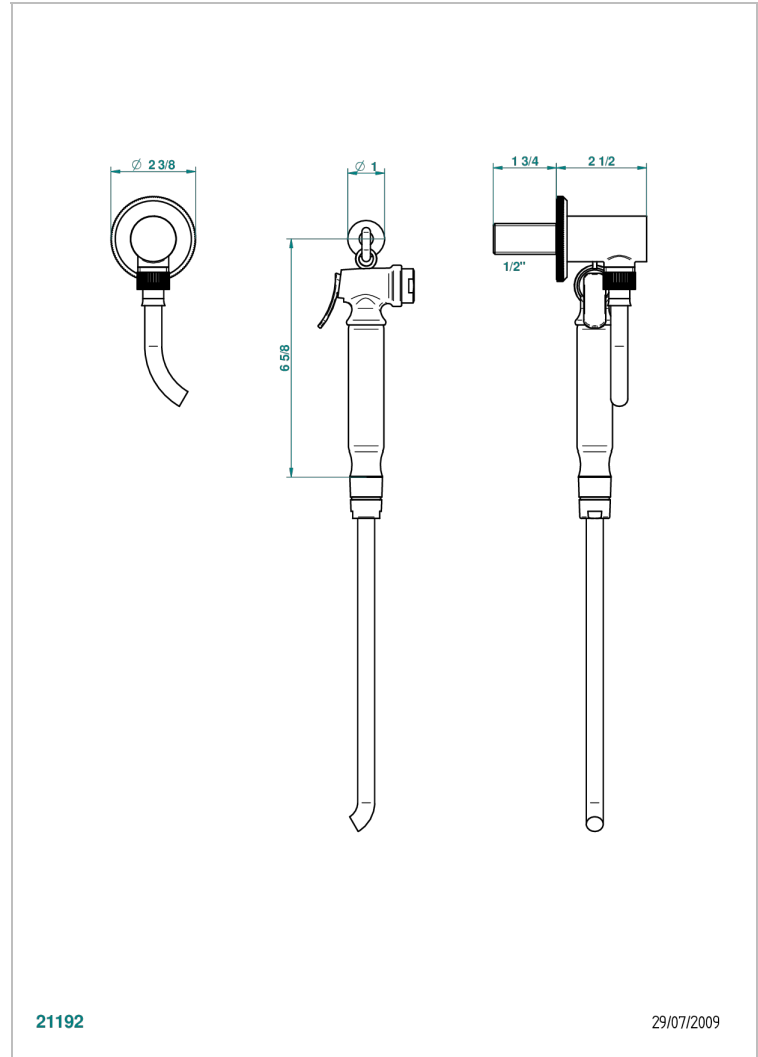

# ART DECO CRYSTAL

A56-5840/7

THG<sup>®</sup>  
PARIS

Wc douche set including: trigger spray, reinforced hose(1.25m), hook and elbow

21192

29/07/2009