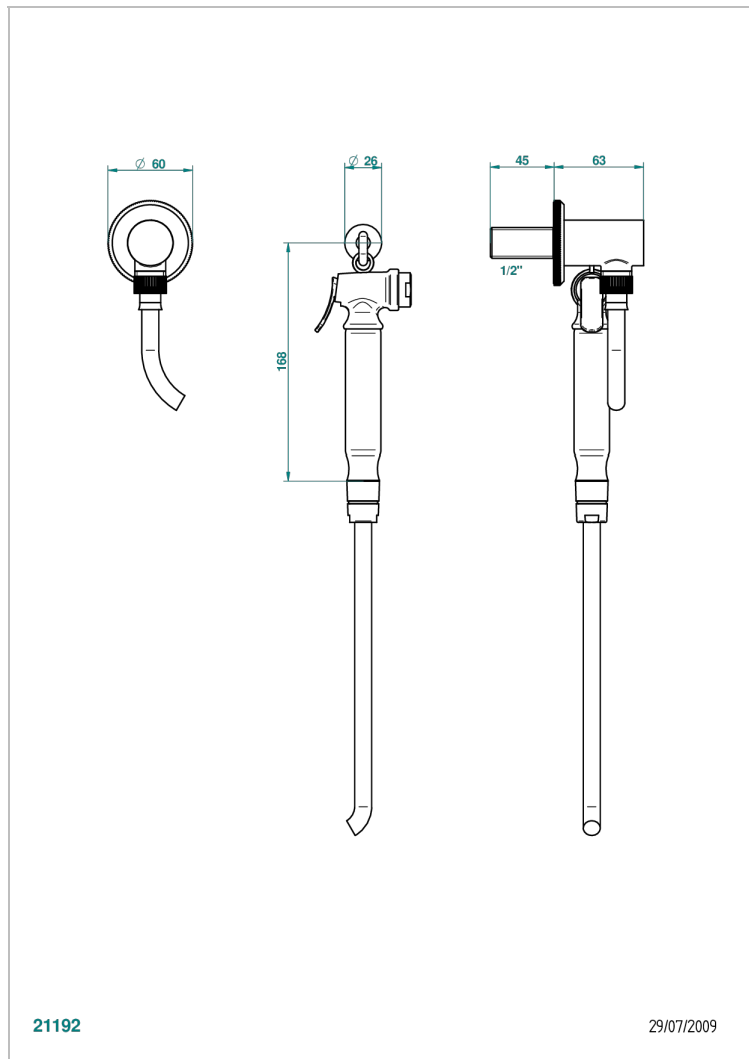

ART DECO WITH LEVER

A55-5840/7

THG[®]
PARIS

Wc douche set including: trigger spray, reinforced hose(1.25m), hook and elbow

21192

29/07/2009

CHARACTERISTIC

- ACS : 19ACCLY406

STANDARDS

TECHNICAL SPECS

- Recommandé : 3 bars (max. 5 bars) - Advised : 43,5 psi (max. 72 psi)
- 9,5 l/min à 3 bars (2.5 gpm at 43.5 psi)

AVAILABLE FINITIONS

- Matt nickel (color finish) - C01
- Polished chrome (color finish) - A02
- Polished chrome / Polished gold (color finish) - G02
- Polished gold (color finish) - F01
- Polished nickel - B01