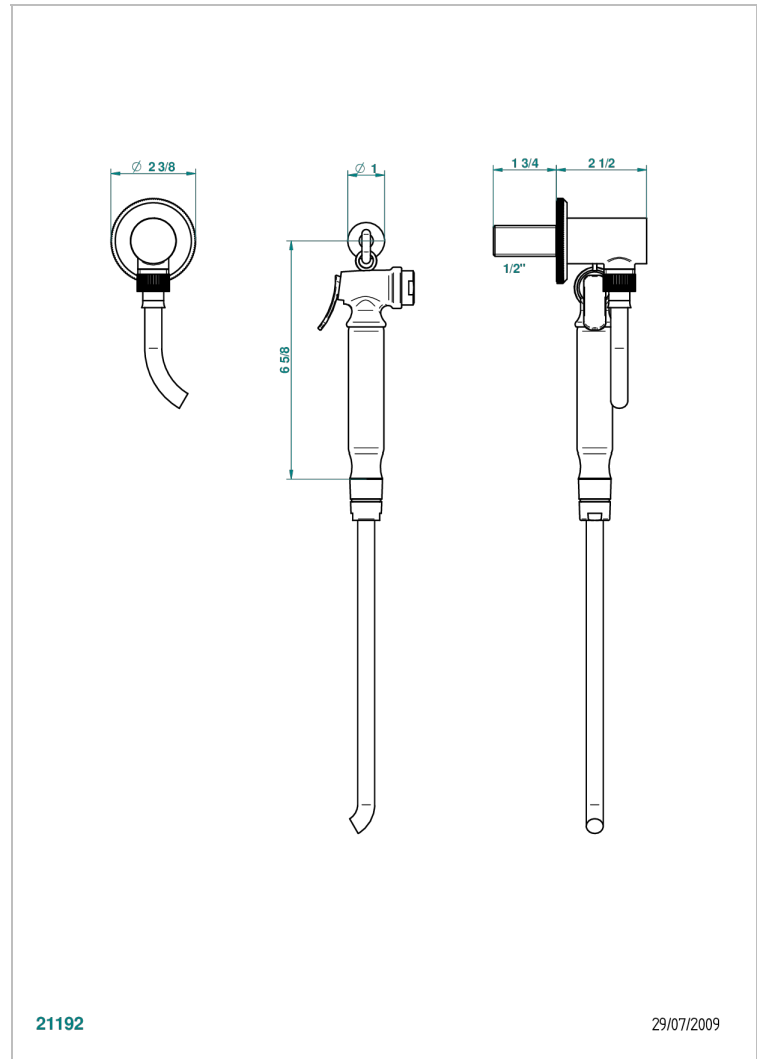

ART DECO WITH LEVER

A55-5840/7

THG[®]
PARIS

Wc douche set including: trigger spray, reinforced hose(1.25m), hook and elbow

21192

29/07/2009

CHARACTERISTIC

- ACS : 19ACCLY406

STANDARDS

TECHNICAL SPECS

- Recommandé : 3 bars (max. 5 bars) - Advised : 43,5 psi (max. 72 psi)
- 9,5 l/min à 3 bars (2.5 gpm at 43.5 psi)

AVAILABLE FINITIONS

- Matt nickel (color finish) - C01
- Polished chrome (color finish) - A02
- Polished chrome / Polished gold (color finish) - G02
- Polished gold (color finish) - F01
- Polished nickel - B01