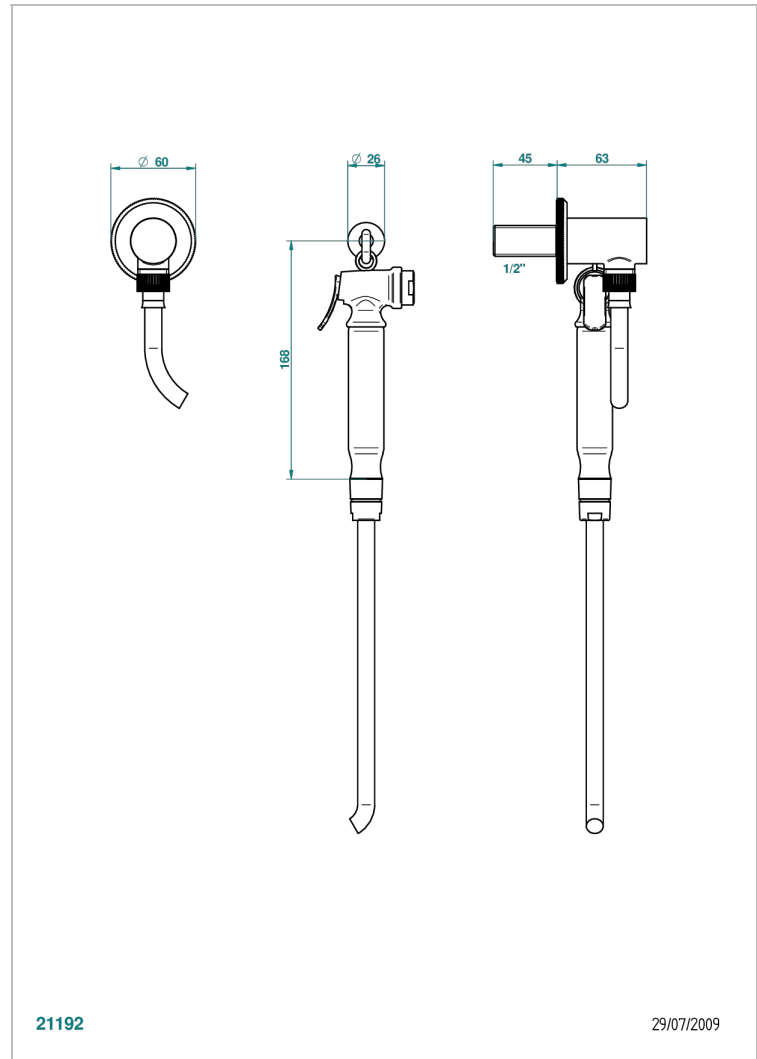

Wc douche set including: trigger spray, reinforced hose(1.25m), hook and elbow

21192

29/07/2009

CHARACTERISTIC

- ACS : 19ACCLY406

TECHNICAL SPECS

- Recommandé : 3 bars (max. 5 bars) - Advised : 43,5 psi (max. 72 psi)
- 9,5 l/min à 3 bars (2.5 gpm at 43.5 psi)

STANDARDS

AVAILABLE FINITIONS

- Matt nickel (color finish) - C01
- Polished chrome (color finish) - A02
- Polished chrome / Polished gold (color finish) - G02
- Polished gold (color finish) - F01
- Polished nickel - B01