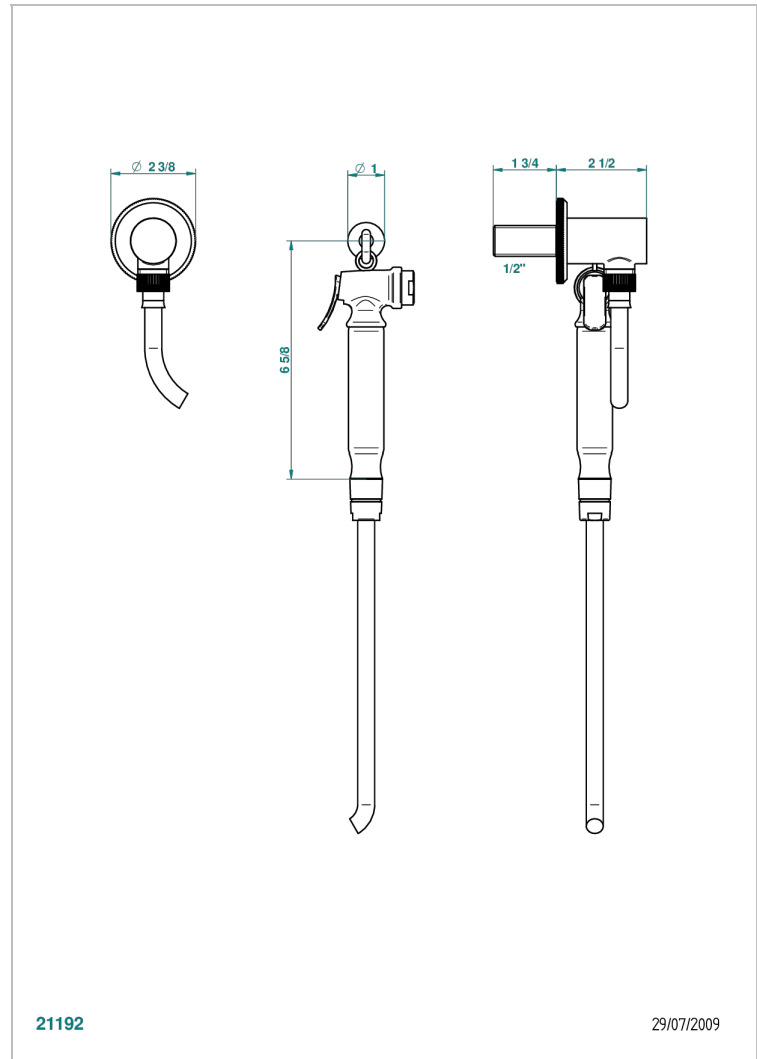

Wc douche set including: trigger spray, reinforced hose(1.25m), hook and elbow

21192

29/07/2009

CHARACTERISTIC

- ACS : 19ACCLY406

STANDARDS

TECHNICAL SPECS

- Recommandé : 3 bars (max. 5 bars) - Advised : 43,5 psi (max. 72 psi)
- 9,5 l/min à 3 bars (2.5 gpm at 43.5 psi)

AVAILABLE FINITIONS

- Matt nickel (color finish) - C01
- Polished chrome (color finish) - A02
- Polished chrome / Polished gold (color finish) - G02
- Polished gold (color finish) - F01
- Polished nickel - B01