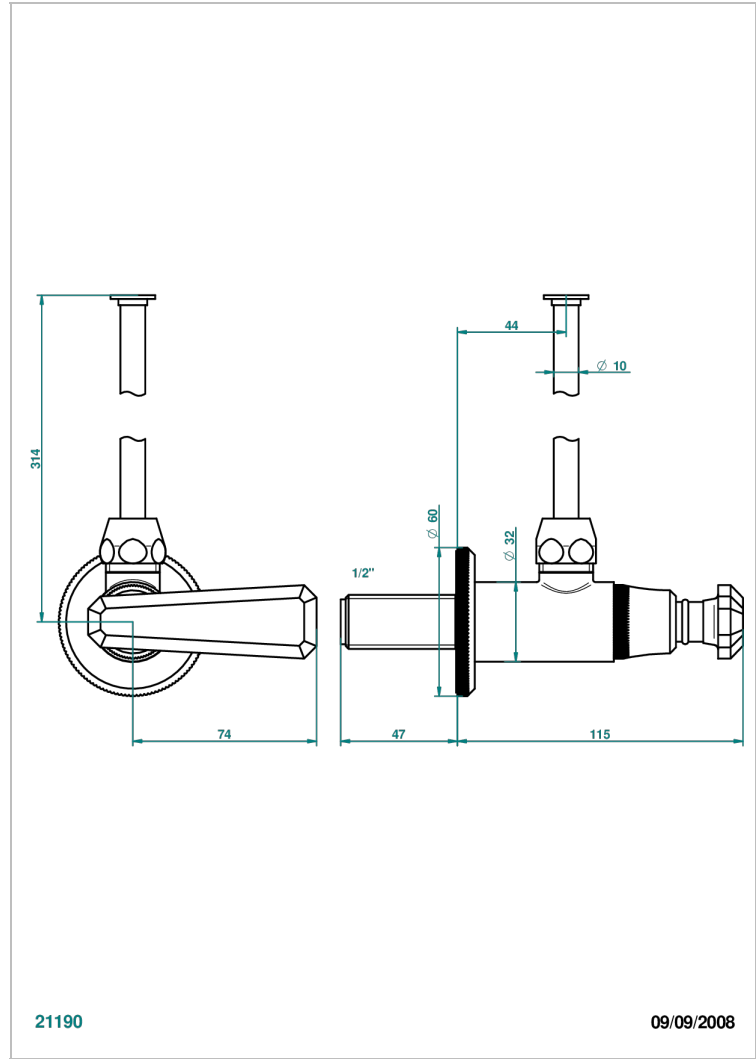

TRADITION WITH LEVER

A58-181/S

1/2"可调节龙头，30厘米管道，适应任何风格

THG[®]
PARIS

特色

- Tradition with lever
- 1/2"可调节龙头，30厘米管道，适应任何风格

可选饰面

Black ceram - D30
Blush PVD - H62
Graphite PVD - H64
Matt Umber PVD - H67
Matt blush PVD - H60
Matt graphite PVD - H65