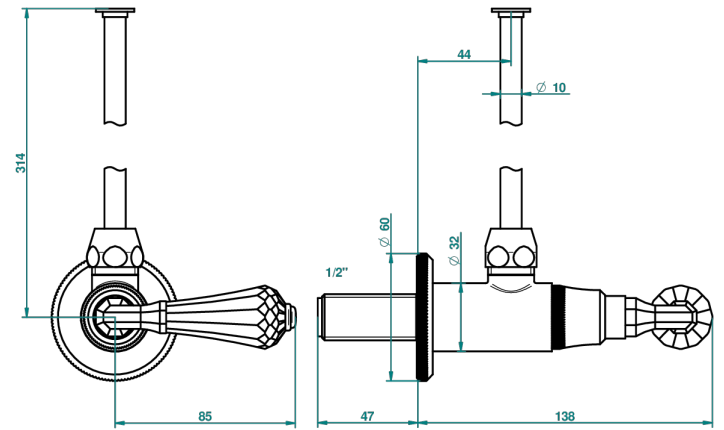

ART DECO CRYSTAL

A56-181/S

1/2" stylised adjustable stop cock with 30 cm tube

21188

08/09/2008

CHARACTERISTIC

- Art Déco Crystal
- 1/2" stylised adjustable stop cock with 30 cm tube

AVAILABLE FINITIONS