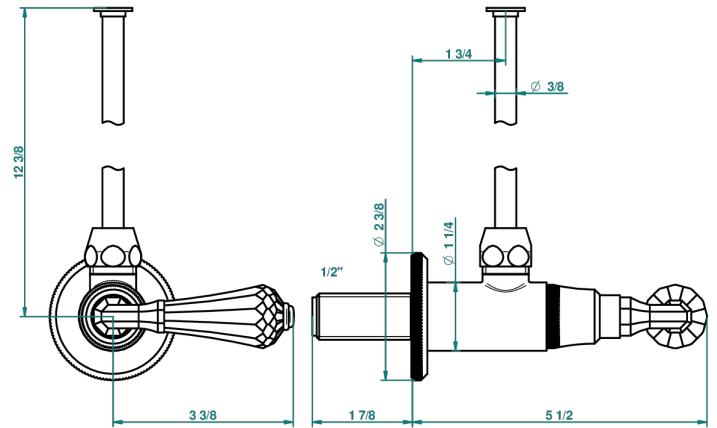

ART DECO CRYSTAL

A56-181/S

1/2" stylised adjustable stop cock with 30 cm tube

THG[®]
PARIS

21188

08/09/2008

CHARACTERISTIC

- Art Déco Crystal
- 1/2" stylised adjustable stop cock with 30 cm tube