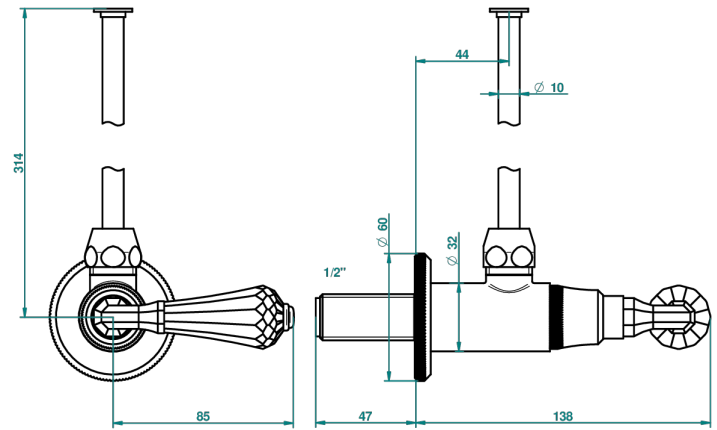

ART DECO CRYSTAL

A56-181/S

1/2" stylised adjustable stop cock with 30 cm tube

21188

08/09/2008

CHARACTERISTIC

- Art Déco Crystal
- 1/2" stylised adjustable stop cock with 30 cm tube

AVAILABLE FINITIONS