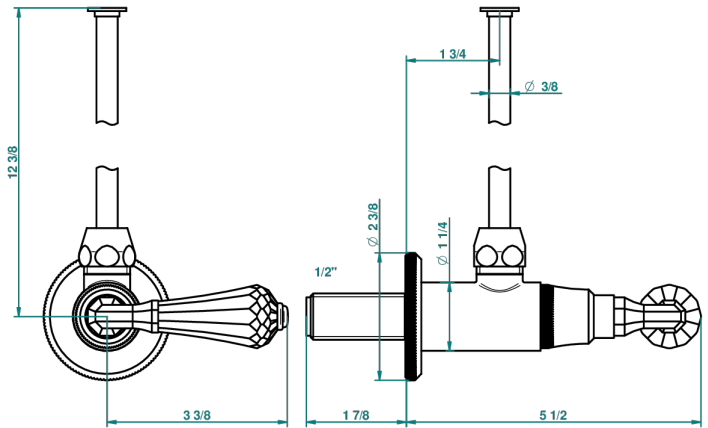

ART DECO CRYSTAL

A56-181/S

1/2" stylised adjustable stop cock with 30 cm tube

21188

08/09/2008

CHARACTERISTIC

- Art Déco Crystal
- 1/2" stylised adjustable stop cock with 30 cm tube

AVAILABLE FINITIONS