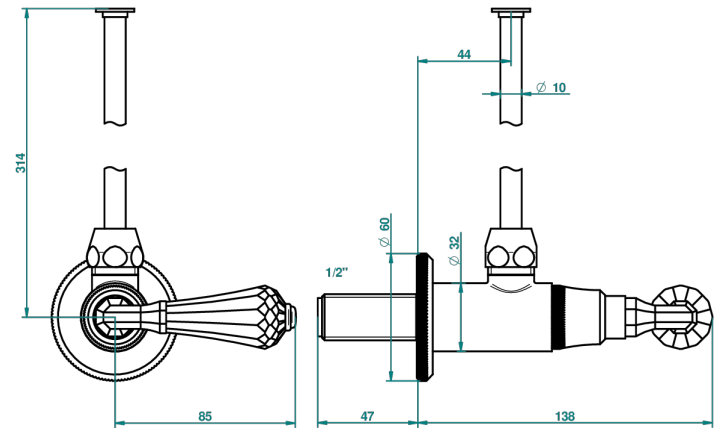

ART DECO CRYSTAL

A56-181/S

1/2" stylised adjustable stop cock with 30 cm tube

21188

08/09/2008

CHARACTERISTIC

- Art Déco Crystal
- 1/2" stylised adjustable stop cock with 30 cm tube

AVAILABLE FINITIONS